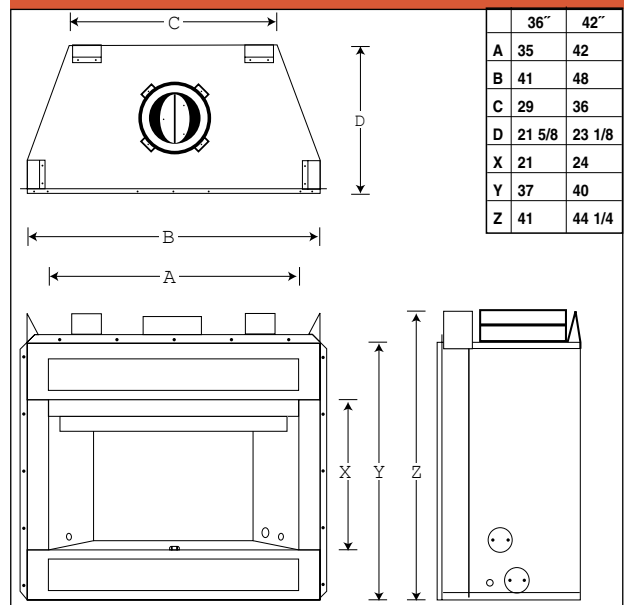

Dimensions

www.fmiproducts.com

For more information, call (866) 328-4537