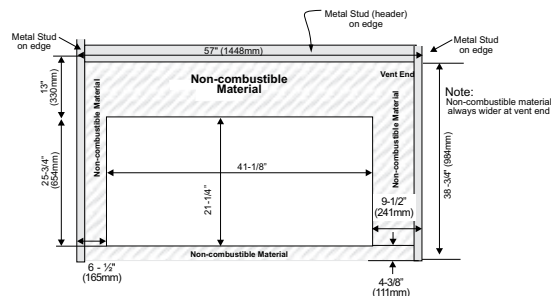

Clearances

Clearances	HZ42 STE
A*	13"
B	8"
C	22"
D**	13"
E	84"
F	36"
G	25-3/4"

* Minimum at 1" deep

** Minimum at 21-1/2" above

NOTE: All product specifications are subject to change without notice. Before installing refer to the relevant product manual for full and up to date information. Manuals can be downloaded from our web site www.regency-fire.com