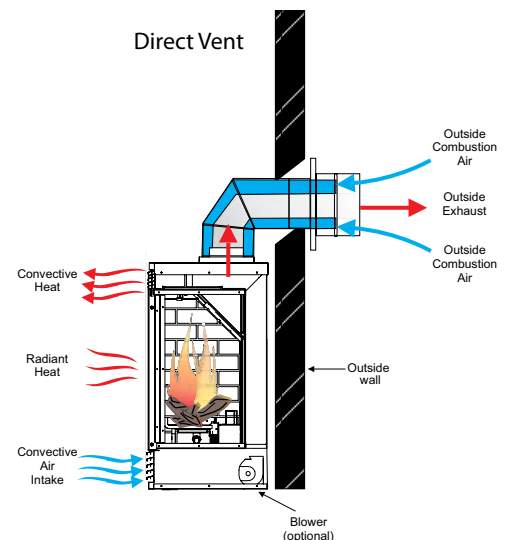

AstroCap (painted to match home)