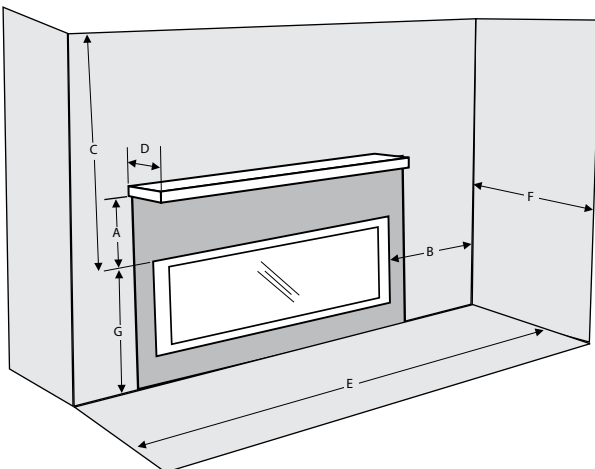

Clearances

Clearances	HZ42 STE
A*	13"
B	8"
C	22"
D**	13"
E	84"
F	36"
G	25-3/4"

* Minimum at 1" deep

** Minimum at 21-1/2" above

NOTE: All product specifications are subject to change without notice. Before installing refer to the relevant product manual for full and up to date information. Manuals can be downloaded from our web site www.regency-fire.com