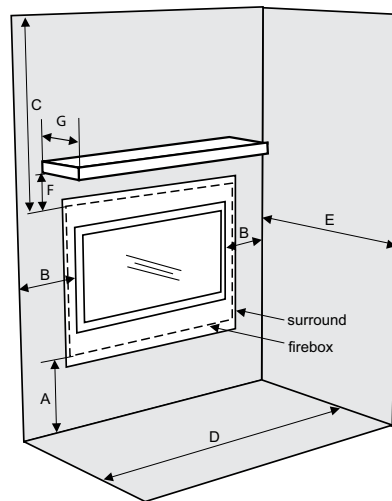

Clearances	P33SE	L676S*
A	1"	3"
B	7-1/2"	14-3/4"
C	30"	52"
D	48"	84"
E	36"	36"
F**	7"	16-1/2"
G***	12"	13"

Notes:
* L676S requires non-combustible facing, see drawing beside.
** L676S minimum at 1" deep, P33SE minimum at 3-1/2" deep.
*** L676S minimum at 26-1/2" above, P33SE minimum at 11" above.
For complete instructions please see manual.