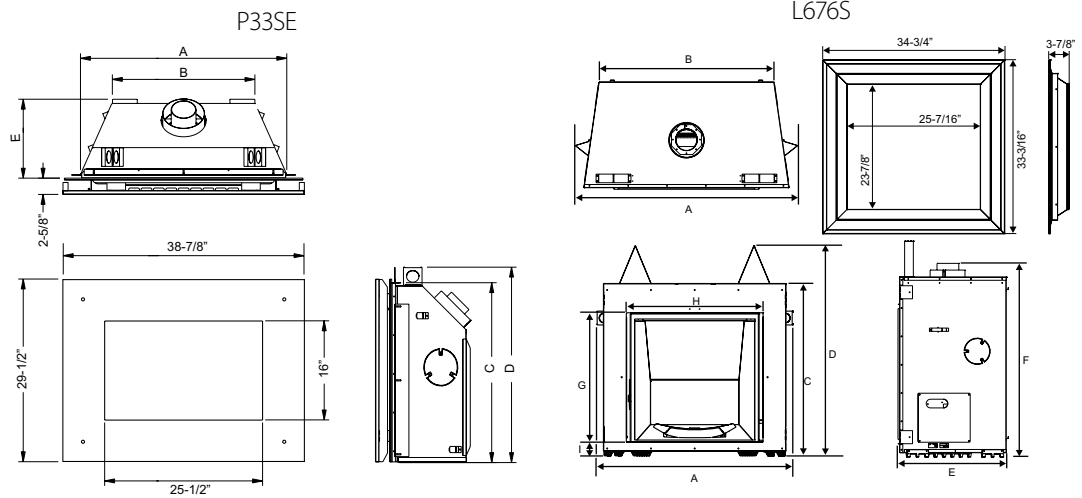

specifications

Regency Sunrise P33SE & L676S

Dimensions	P33SE	L676S
Flue size	4" x 6-5/8"	5" x 8"
A	33"	42-1/2"
B	23"	33-1/8"
C	29"	37-3/8"
D	31-1/2"	45-5/8"
E	12-3/4"	24"
F	--	40-3/8"
G	--	29-1/16"
H	--	31-5/8"
I	--	3"