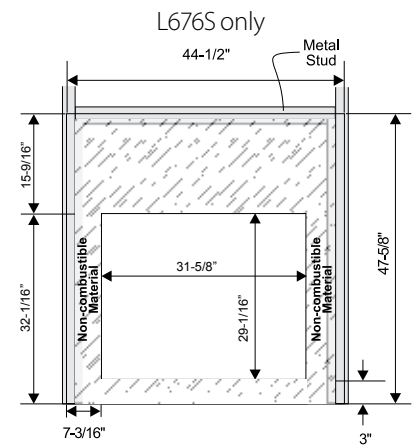

Clearances	P33SE	L676S*
A	1"	3"
B	7-1/2"	14-3/4"
C	30"	52"
D	48"	84"
E	36"	36"
F**	7"	16-1/2"
G***	12"	13"

Notes:
* L676S requires non-combustible facing, see drawing beside.
** L676S minimum at 1" deep, P33SE minimum at 3-1/2" deep.
*** L676S minimum at 26-1/2" above, P33SE minimum at 11" above.
For complete instructions please see manual.