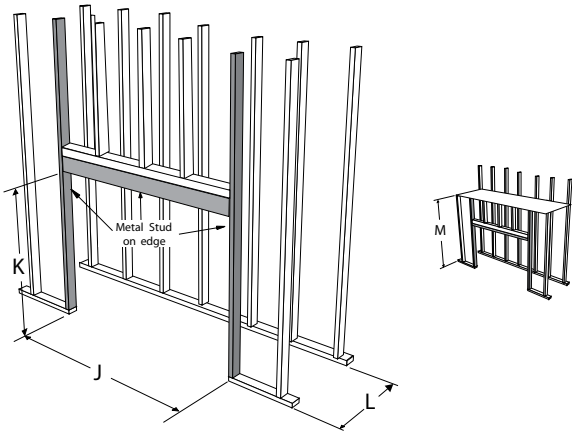

Framing

Framing	HZ54E	HZ42E	HZ40E	HZ30E
J	60"	47-1/2"	49-7/8"	31-3/16"
K	46-5/8"	37-1/4"	42"	33-5/16"
L	horizontal vent 22"	18-3/4"	19-7/16"	14-1/4"
	vertical vent 22"	22"	23-7/16"	19-1/2"
M	flex 51"	39-9/16"	43-7/8"	32-7/8"
	rigid 51"	39-9/16"	43-7/8"	35-1/2"
N	72"	51-1/2"	56"	40-7/8"
O	101-7/8"	72-7/8"	79"	57-13/16"

Note: HZ54E requires top metal stud only.
All other framing may be of wood construction.