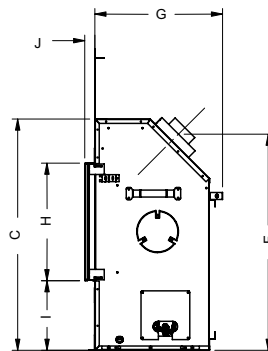

Regency Horizon™ HZ54E / HZ42E / HZ40E / HZ30E

HZ54E

Dimensions	HZ54E	HZ42E	HZ40E	HZ30E
Flue size	5" x 8"	4"x6-5/8"	4"x6-5/8"	4"x6-5/8"
A	59"	47"	49-5/16"	30-9/16"
B	52-5/8"	41-3/16"	45-5/8"	28-11/16"
C	31-5/8"	30"	33-3/16"	27-1/16"
D	46-3/8"	36-7/8"	42"	33-1/16"
E	48-1/2"	38"	38"	27-5/8"
F	35-1/4"	28-7/8"	31"	25-11/16"
G	20-1/2"	18-5/8"	18-5/16"	14-1/2"
H	22-3/8"	21-1/4"	16-7/8"	14-9/16"
I	5-11/16"	4-7/16"	10"	6-3/8"
J	1-1/2"	1-1/2"	1-7/16"	1-1/2"

HZ30E/HZ40E/HZ42E

HZ30E/HZ40E/HZ42E

Faceplates

Inner & Outer Frame
(HZ54E / HZ40E / HZ30E)

4 piece Faceplate
(HZ42E / HZ40E / HZ30E)

Faceplates		HZ54E	HZ42E/ HZ42STE	HZ40E	HZ30E
Inner & Outer Frame	A	56-11/16"	--	43-1/16"	32-3/8"
	B	25-1/8"	--	20-9/16"	18-1/16"
	C	45-3/16"	--	35-1/2"	24-7/8"
	D	13-5/8"	--	12-1/2"	10-1/8"
	E	49-3/16"	--	39-1/16"	28-3/16"
	F	17-5/8"	--	19-9/16"	14-1/16"
4 piece Faceplate	A	--	48-3/4"	48-3/4"	33-1/4"
	B	--	23-5/8"	23-5/8"	19-1/2"
	C	--	36"	36"	25"
	D	--	12-7/8"	12-7/8"	10-1/2"