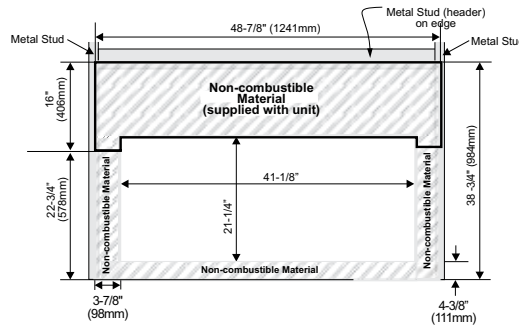

Framing

Framing	HZ54E	HZ42E	HZ40E	HZ30E
J	60"	47-1/2"	49-7/8"	31-3/16"
K	46-5/8"	37-1/4"	42"	33-5/16"
L	horizontal vent 22"	18-3/4"	19-7/16"	14-1/4"
	vertical vent 22"	22"	23-7/16"	19-1/2"
M	flex 51"	39-9/16"	43-7/8"	32-7/8"
	rigid 51"	39-9/16"	43-7/8"	35-1/2"
N	72"	51-1/2"	56"	40-7/8"
O	101-7/8"	72-7/8"	79"	57-13/16"

Note: HZ54E requires top metal stud only.
All other framing may be of wood construction.

HZ42E

Clearances

Clearances	HZ54E	HZ42E	HZ40E	HZ30E
A*	20"	13"	17"	13-1/4"
B	4"	8"	8"	8"
C	40-7/8"	22"	22"	39"
D**	13"	13"	13"	12"
E	83"	84"	84"	60"
F	36"	36"	36"	36"
G	28-7/8"	25-3/4"	27"	21"

* Minimum at 1" deep
** HZ30E - Minimum at 21-1/4" above
HZ42E - Minimum at 21-1/2" above
HZ54E - Minimum at 30" above

NOTE: All products can be installed in a raised application. Before installing refer to the relevant product manual for full and up to date information. Manuals can be downloaded from our web site www.regency-fire.com