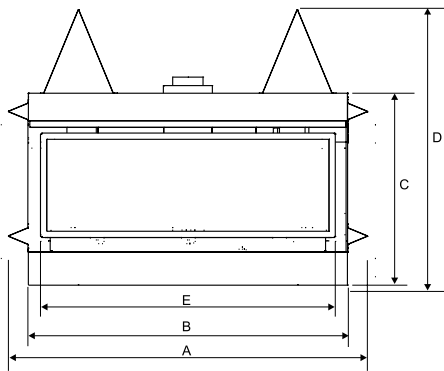

specifications

Specifications	HZ54E		HZ42E		HZ42STE		HZ40E		HZ30E		L676S		P33SE	
	NG	LP	NG	LP	NG	LP	NG	LP	NG	LP	NG	LP	NG	LP
Input (BTU)	41,500	37,000	26,000	24,500	26,000	24,500	26,000	25,500	14,000	13,000	29,000	26,000	17,000	15,500
Turn down to (BTU)	29,000	30,000	17,500	19,500	17,500	19,500	18,000	21,000	--	--	19,500	21,000	12,000	12,000
EnerGuide Rating (Canada only)	56.03%	68.31%	64.89%	65.70%	66.96%	68.71%	66.82%	67.80%	69.69%	69.72%	60.97%	61.89%	68.66%	68.20%
Efficiency (steady state)	70%	75%	69%	69%	70%	72%	70%	71%	70%	70%	67%	67%	72%	72%

Regency Horizon™ HZ54E / HZ42E / HZ40E / HZ30E

HZ54E

Dimensions	HZ54E	HZ42E	HZ40E	HZ30E
Flue size	5" x 8"	4"x6-5/8"	4"x6-5/8"	4"x6-5/8"
A	59"	47"	49-5/16"	30-9/16"
B	52-5/8"	41-3/16"	45-5/8"	28-11/16"
C	31-5/8"	30"	33-3/16"	27-1/16"
D	46-3/8"	36-7/8"	42"	33-1/16"
E	48-1/2"	38"	38"	27-5/8"
F	35-1/4"	28-7/8"	31"	25-11/16"
G	20-1/2"	18-5/8"	18-5/16"	14-1/2"
H	22-3/8"	21-1/4"	16-7/8"	14-9/16"
I	5-11/16"	4-7/16"	10"	6-3/8"
J	1-1/2"	1-1/2"	1-7/16"	1-1/2"