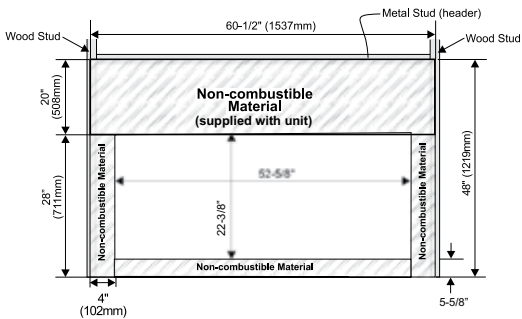

Framing

Framing	HZ54E	HZ42E	HZ40E	HZ30E
J	60"	47-1/2"	49-7/8"	31-3/16"
K	46-5/8"	37-1/4"	42"	33-5/16"
L	horizontal vent 22"	18-3/4"	19-7/16"	14-1/4"
	vertical vent 22"	22"	23-7/16"	19-1/2"
M	flex 51"	39-9/16"	43-7/8"	32-7/8"
	rigid 51"	39-9/16"	43-7/8"	35-1/2"
N	72"	51-1/2"	56"	40-7/8"
O	101-7/8"	72-7/8"	79"	57-13/16"

Note: HZ54E requires top metal stud only.
All other framing may be of wood construction.

HZ54E

Clearances

Clearances	HZ54E	HZ42E	HZ40E	HZ30E
A*	20"	13"	17"	13-1/4"
B	4"	8"	8"	8"
C	40-7/8"	22"	22"	39"
D**	13"	13"	13"	12"
E	83"	84"	84"	60"
F	36"	36"	36"	36"
G	28-7/8"	25-3/4"	27"	21"

* Minimum at 1" deep
** HZ30E - Minimum at 21-1/4" above
HZ42E - Minimum at 21-1/2" above
HZ54E - Minimum at 30" above

NOTE: All products can be installed in a raised application. Before installing refer to the relevant product manual for full and up to date information. Manuals can be downloaded from our web site www.regency-fire.com