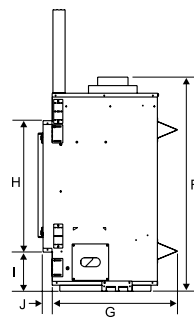

specifications

Specifications	HZ54E		HZ42E		HZ42STE		HZ40E		HZ30E		L676S		P33SE	
	NG	LP	NG	LP	NG	LP	NG	LP	NG	LP	NG	LP	NG	LP
Input (BTU)	41,500	37,000	26,000	24,500	26,000	24,500	26,000	25,500	14,000	13,000	29,000	26,000	17,000	15,500
Turn down to (BTU)	29,000	30,000	17,500	19,500	17,500	19,500	18,000	21,000	--	--	19,500	21,000	12,000	12,000
EnerGuide Rating (Canada only)	56.03%	68.31%	64.89%	65.70%	66.96%	68.71%	66.82%	67.80%	69.69%	69.72%	60.97%	61.89%	68.66%	68.20%
Efficiency (steady state)	70%	75%	69%	69%	70%	72%	70%	71%	70%	70%	67%	67%	72%	72%

Regency Horizon™ HZ54E / HZ42E / HZ40E / HZ30E

HZ54E

Dimensions	HZ54E	HZ42E	HZ40E	HZ30E
Flue size	5" x 8"	4"x6-5/8"	4"x6-5/8"	4"x6-5/8"
A	59"	47"	49-5/16"	30-9/16"
B	52-5/8"	41-3/16"	45-5/8"	28-11/16"
C	31-5/8"	30"	33-3/16"	27-1/16"
D	46-3/8"	36-7/8"	42"	33-1/16"
E	48-1/2"	38"	38"	27-5/8"
F	35-1/4"	28-7/8"	31"	25-11/16"
G	20-1/2"	18-5/8"	18-5/16"	14-1/2"
H	22-3/8"	21-1/4"	16-7/8"	14-9/16"
I	5-11/16"	4-7/16"	10"	6-3/8"
J	1-1/2"	1-1/2"	1-7/16"	1-1/2"