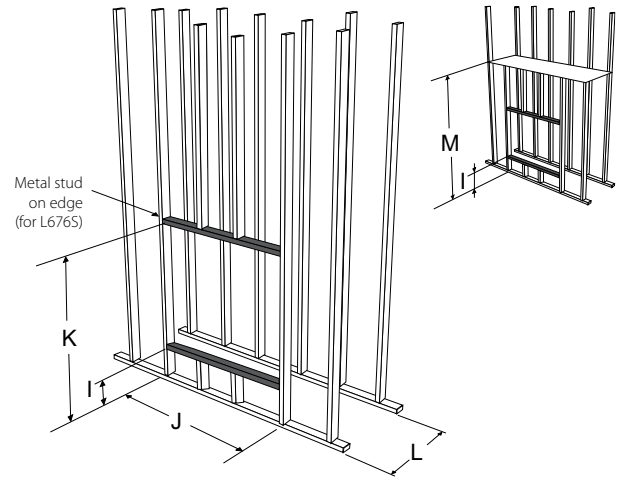

Framing	P33SE	L676S
I	1"	3"
J	33-1/4"	43"
K	31-3/4"	45-7/8"
L	vertical rise	19-1/2"
	horizontal rigid	16-1/2"
	horizontal flex	12-3/4"
M	rigid	36"
	flex	32"
N	37-1/2"	57-3/16"
O	53-1/4"	80-13/16"