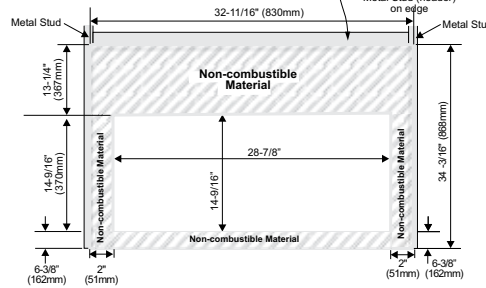

Note: HZ54E requires top metal stud only.
All other framing may be of wood construction.

HZ54E

HZ42E

HZ40E

HZ30E

Clearances

Clearances	HZ54E	HZ42E	HZ40E	HZ30E
A*	20"	13"	17"	13-1/4"
B	4"	8"	8"	8"
C	40-7/8"	22"	22"	39"
D**	13"	13"	13"	12"
E	83"	84"	84"	60"
F	36"	36"	36"	36"
G	28-7/8"	25-3/4"	27"	21"