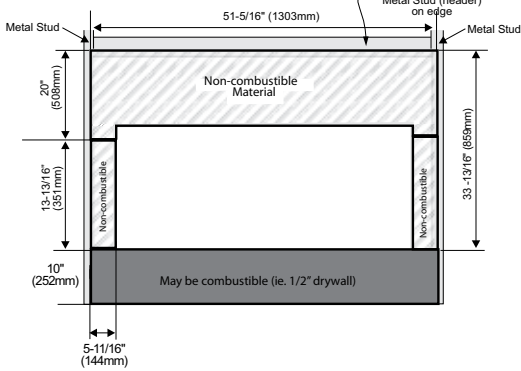

Note: HZ54E requires top metal stud only.
All other framing may be of wood construction.

HZ54E

HZ42E

HZ40E

HZ30E

Clearances

Clearances	HZ54E	HZ42E	HZ40E	HZ30E
A*	20"	13"	17"	13-1/4"
B	4"	8"	8"	8"
C	40-7/8"	22"	22"	39"
D**	13"	13"	13"	12"
E	83"	84"	84"	60"
F	36"	36"	36"	36"
G	28-7/8"	25-3/4"	27"	21"