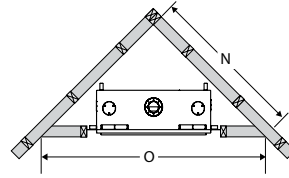

Framing

Framing	HZ54E	HZ42E	HZ40E	HZ30E
J	60"	47-1/2"	49-7/8"	31-3/16"
K	46-5/8"	37-1/4"	42"	33-5/16"
L	horizontal vent 22"	18-3/4"	19-7/16"	14-1/4"
	vertical vent 22"	22"	23-7/16"	19-1/2"
M	flex 51"	39-9/16"	43-7/8"	32-7/8"
	rigid 51"	39-9/16"	43-7/8"	35-1/2"
N	72"	51-1/2"	56"	40-7/8"
O	101-7/8"	72-7/8"	79"	57-13/16"

Note: HZ54E requires top metal stud only.
All other framing may be of wood construction.