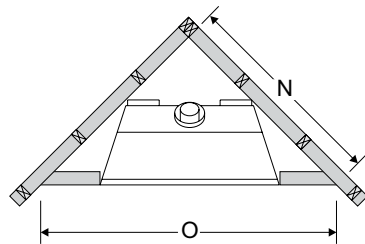

Framing	P33SE	L676S
I	1"	3"
J	33-1/4"	43"
K	31-3/4"	45-7/8"
L	vertical rise	19-1/2"
	horizontal rigid	16-1/2"
	horizontal flex	12-3/4"
M	rigid	36"
	flex	32"
N	37-1/2"	57-3/16"
O	53-1/4"	80-13/16"