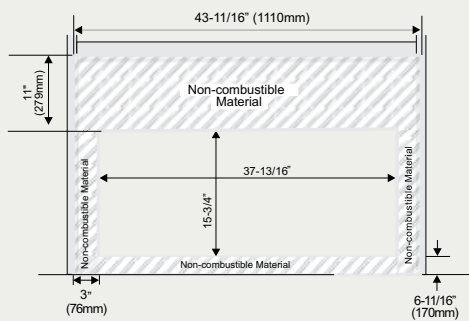

## Dining Leaf

Dining leaf burner cover shown in stainless steel, also available in sunset bronze.

Regency Horizon™ HZO42 outdoor fireplace  
(this fireplace is for outdoor use only)

Framing	HZO42
J	42-3/16"
K	32-11/16"
L	14-5/8"
M	34-1/4"
N	40-7/16"
O	54-3/16"