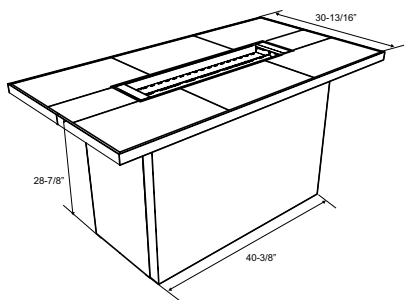

Standard Features

- Natural Gas or Propane
- Stainless Steel 30" Linear burner
- Easy access on / off switch
- Electronic ignition
- Manual flame height adjustment
- Safety valve (turns gas off if flame goes out)
- Dining leaf adds functionality as an outdoor table when fireplace not in use
- Slide on LP tank access & storage (approved for use with a 20lb tank)
- Approved for outdoor installation only
- No venting required

Optional Features

- Porcelain tile table top in coffee or slate black (must choose one)
- Frame for custom tile (must choose with porcelain tile above or custom frame)
- Crystals in various colors (must choose one)
- Volcanic stones
- Ceramic log set
- Remote control
- Seasonal weather cover
- Tempered glass wind shield (4-pc)