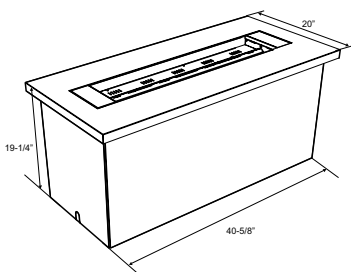

Standard Features

- Natural Gas or Propane
- Stainless Steel 30" Linear burner
- Easy access on / off switch
- Electronic ignition
- Manual flame height adjustment
- Safety valve (turns gas off if flame goes out)
- Dining leaf adds functionality as an outdoor table when fireplace not in use
- LP tank access & storage (approved for use with a 11 lb tank)
- Approved for outdoor installation only
- No venting required

Optional Features

- Stainless steel or Sunset bronze powder coated top (must choose one)
- Crystals in various colors (must choose one)
- Volcanic stones
- Ceramic log set
- Remote control
- Seasonal weather cover
- Tempered glass wind shield (4-pc)