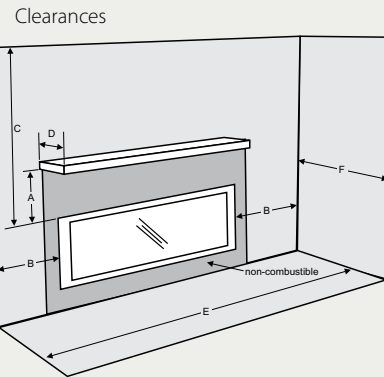

## Dining Leaf

Dining leaf burner cover shown in stainless steel, also available in sunset bronze.

Regency Horizon™ HZO42 outdoor fireplace  
(this fireplace is for outdoor use only)

Framing	HZO42
J	42-3/16"
K	32-11/16"
L	14-5/8"
M	34-1/4"
N	40-7/16"
O	54-3/16"