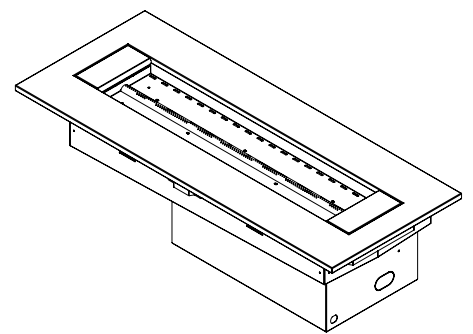

Plateau PTO30 burner.