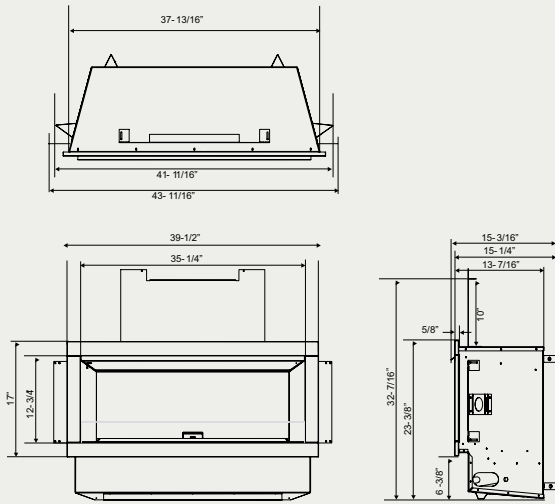

Regency Horizon™ HZO42 outdoor fireplace
(this fireplace is for outdoor use only)

Framing	HZO42
J	42-3/16"
K	32-11/16"
L	14-5/8"
M	34-1/4"
N	40-7/16"
O	54-3/16"