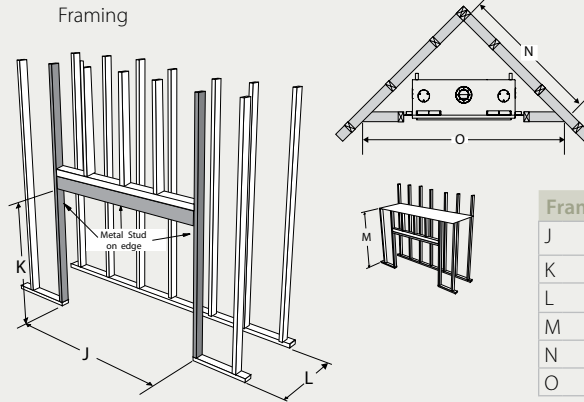

## Dining Leaf

Dining leaf burner cover shown in stainless steel, also available in sunset bronze.

Regency Horizon™ HZO42 outdoor fireplace  
(this fireplace is for outdoor use only)

Framing	HZO42
J	42-3/16"
K	32-11/16"
L	14-5/8"
M	34-1/4"
N	40-7/16"
O	54-3/16"