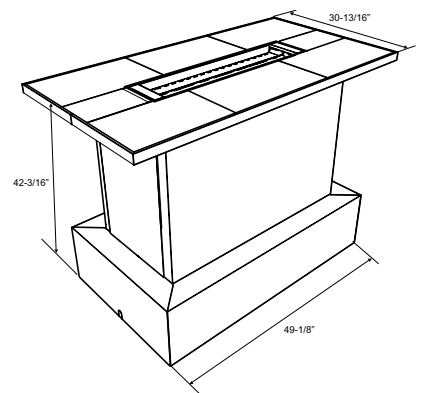

Regency Plateau™ PTO30

Cocktail & Island Firetables

Durable, Reliable, Beautiful Conversation Tables

Regency brings a fresh modern look to outdoor living with the Regency Plateau™ Island or Cocktail firetable. Ideal for entertaining, the linear design of the Plateau leaves plenty of room for family and friends to gather around. The Plateau series offers thoughtful details like flame adjustment, slide out tank storage, optional exquisite glass wind shield and dining leaf to name a few. With just the flick of a switch you can enjoy the ambience of a warm glowing fire in your own outdoor living space.