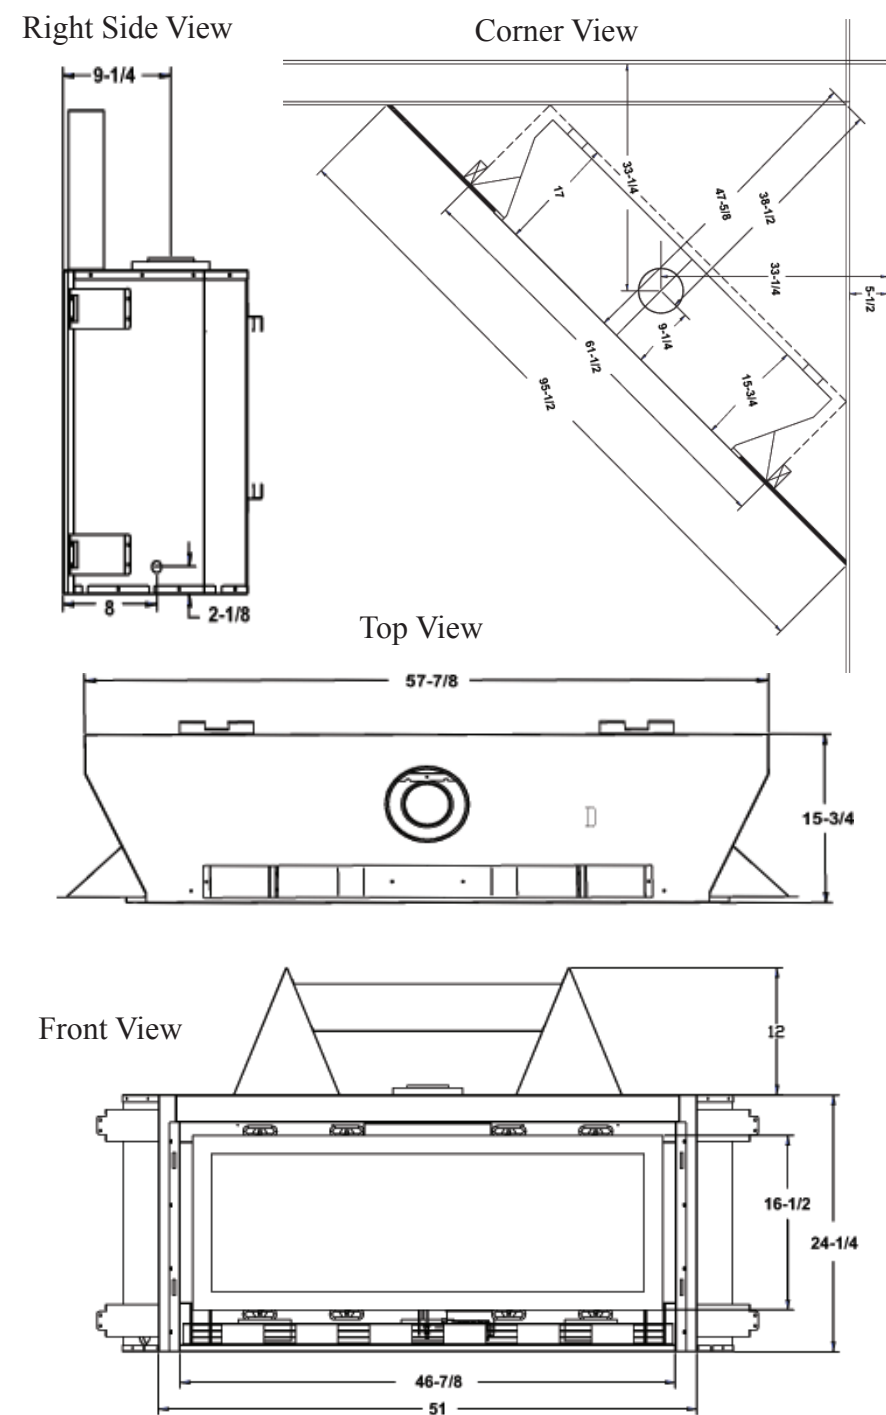

FIREPLACE DIMENSIONS						
Description	Height	Width	Back Width	Depth	Glass Frame H x W	Stand-off Height
Fireplace Dimensions	Actual	24-1/4"	51"	57-7/8"	16-1/2" x 41"	36-1/4"
	Framing	36-1/2"	62"	62"	NA	36-1/4"