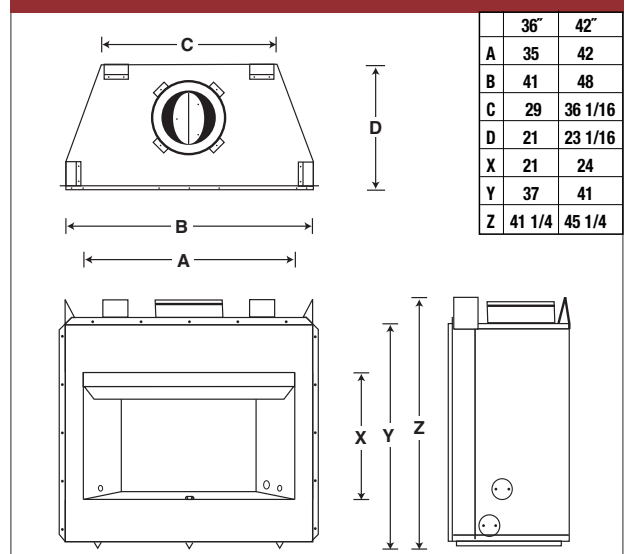

Dimensions

All specifications for reference only. Not for installation.

www.fmiproducts.com

For more information, call (866) 328-4537

© 2010 FMI PRODUCTS, LLC
FA 6174-0610

Printed in U.S.A.