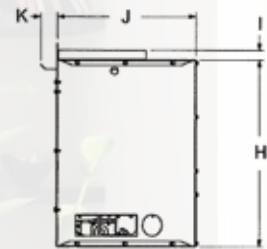

Minimum Fireplace Opening Dimensions*

	VFL20IN	VFL28IN
A	19 1/4	22 1/4
B	26 3/4	30 3/4
C	12 3/4	14 1/4
D	15 3/4	19

*All measurements in inches and are approximate. Read and follow the framing dimensions in the owners manual supplied with your Empire product.