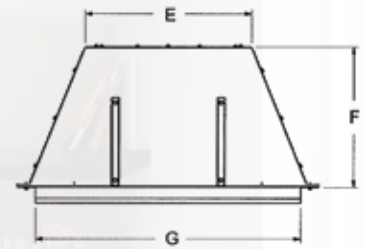

Minimum Fireplace Opening Dimensions*

	VFL20IN	VFL28IN
A	19 1/4	22 1/4
B	26 3/4	30 3/4
C	12 3/4	14 1/4
D	15 3/4	19

*All measurements in inches and are approximate. Read and follow the framing dimensions in the owners manual supplied with your Empire product.