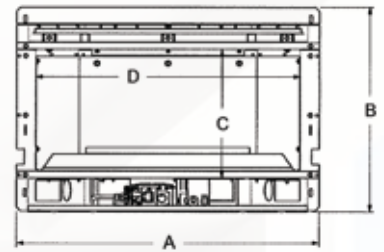

Minimum Fireplace Opening Dimensions*

	VFL20IN	VFL28IN
A	19 1/4	22 1/4
B	26 3/4	30 3/4
C	12 3/4	14 1/4
D	15 3/4	19

*All measurements in inches and are approximate. Read and follow the framing dimensions in the owners manual supplied with your Empire product.