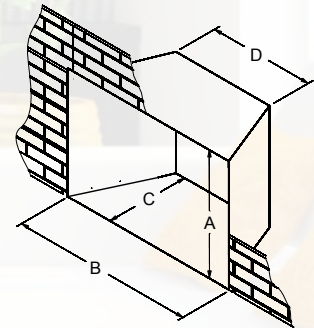

20,000 Btu Loft Series Fireplace with Decorative Metal & Glass Frame and Blue Clear Glass

Loft Series Vent-Free Fireplace Dimensions*

	VFL20IN	VFL28IN
A	29 1/4	32 1/4
B	19 3/4	22 3/4
C	12 7/16	15 7/16
D	25 5/8	28 1/2
E	16 3/16	17 13/16
F	13 9/16	15
G	25 3/4	29 1/2
H	18 1/8	21 1/8
I	15/16	15/16
J	13 1/2	15
K	1 5/8	1 5/8

Minimum Fireplace Opening Dimensions*

	VFL20IN	VFL28IN
A	19 1/4	22 1/4
B	26 3/4	30 3/4
C	12 3/4	14 1/4
D	15 3/4	19

*All measurements in inches and are approximate. Read and follow the framing dimensions in the owners manual supplied with your Empire product.