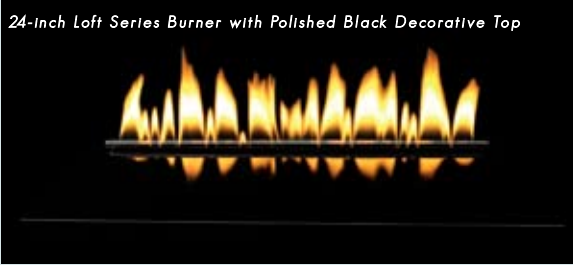

24-inch Loft Series Burner with Stainless Steel Decorative Top