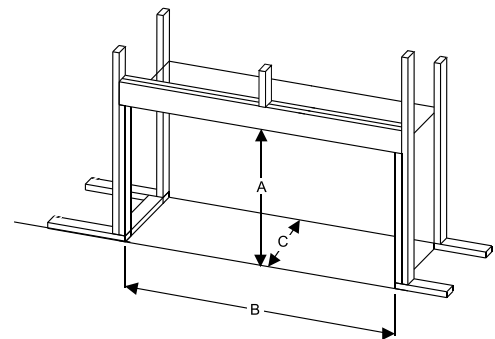

DG-7-AB Decorative Glass Droplet - Aqua Blue*

DG-7-GC Decorative Glass Droplet - Glacier Ice*

DG-7-SL Decorative Glass Droplet - Sangria Luster*

*7-lb package

FRAMING DIMENSIONS

MODEL	A
A	36 1/2
B	54 1/2
C	16 3/4

measurements given in inches

Empire is committed to continuous product improvement; specifications are subject to change without notice. Dimensions in this brochure are approximate; read and follow the framing dimensions in the owners manual supplied with your Empire product.