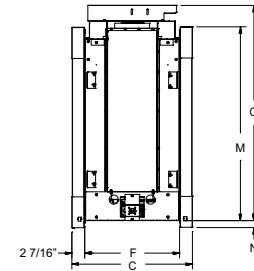

See-Through

	DLCX36ST
A	47 1/4
B	38 5/16
C	23
D	21
E	32 1/2
F	18 1/16
G	-
H	-
I	-
J	-
K	15 5/8
L	40 1/16
M	36 5/16
N	1 5/16
O	41