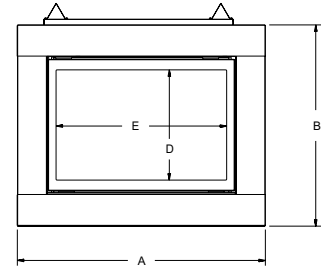

See-Through

	DLCX36ST
A	47 1/4
B	38 5/16
C	23
D	21
E	32 1/2
F	18 1/16
G	-
H	-
I	-
J	-
K	15 5/8
L	40 1/16
M	36 5/16
N	1 5/16
O	41