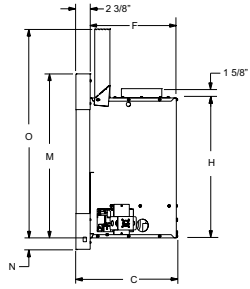

# Loft Series Direct-Vent Fireplace Dimensions (in inches)

## Conventional

	DVL25FP	DVL33FP
A	37 1/2	40 1/2
B	26	29
C	14 1/4	16 3/4
D	10 7/16	13 7/16
E	25 1/4	28 1/4
F	12 7/8	14 3/8
G	17	18 7/8
H	20 1/8	23 1/8
I	27	30
J	6 7/8	8 1/2
K	18 3/4	20 1/4
L	29	32
M	24 3/16	27 3/16
N	2	2
O	31 3/8	34 3/8