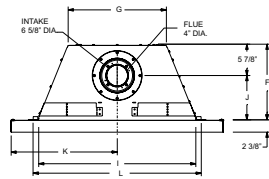

# Loft Series Direct-Vent Fireplace Dimensions (in inches)

## Conventional

	DVL25FP	DVL33FP
A	37 1/2	40 1/2
B	26	29
C	14 1/4	16 3/4
D	10 7/16	13 7/16
E	25 1/4	28 1/4
F	12 7/8	14 3/8
G	17	18 7/8
H	20 1/8	23 1/8
I	27	30
J	6 7/8	8 1/2
K	18 3/4	20 1/4
L	29	32
M	24 3/16	27 3/16
N	2	2
O	31 3/8	34 3/8