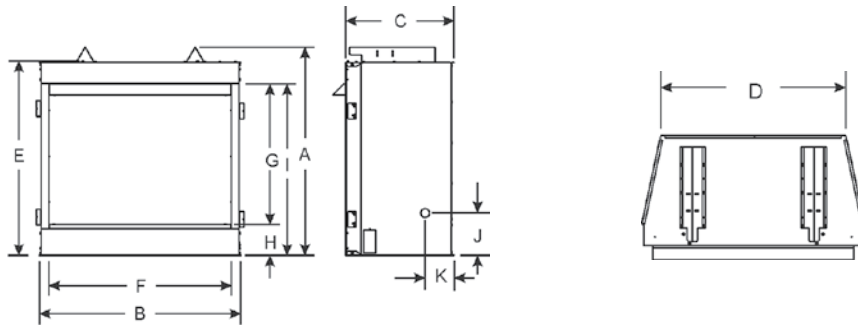

FIREPLACE SPECIFICATIONS

Frame with noncombustible materials only

Model	Framing Height	Framing Width	Framing Depth
OLP36FP	38 1/8	40	19 3/8
OLP42FP	38 1/8	44	19 3/8
OP36FP	38 1/8	40	19 3/8
OP42FP	38 1/8	44	19 3/8

Model	A	B	C	D	E	F	G	H	I	J	K
OLP-36-FP	37 5/8	39 1/2	19 13/16	33	35	36	24 1/4	6 1/8	30 7/16	8 3/8	5 5/8
OLP-42-FP	37 5/8	43 1/2	19 13/16	37	35	40	24 1/4	6 1/8	30 7/16	8 3/8	5 5/8
OP-36-FP	37 5/8	39 1/2	19 13/16	33	35	36	24 1/4	6 1/8	30 7/16	8 3/8	5 5/8
OP-42-FP	37 5/8	43 1/2	19 13/16	37	35	40	24 1/4	6 1/8	30 7/16	8 3/8	5 5/8

BURNER SPECIFICATIONS

Model	Description	Btu Input	Minimum Firebox Dimensions in Inches			
			Front Width	Rear Width	Depth	Height
OLR-24	24-inch Outdoor Loft Burner, Millivolt	50,000	34	27	18	18
OLI-24	24-inch Outdoor Loft Burner, IP	50,000	34	27	18	18
OLR-30	30-inch Outdoor Loft Burner, Millivolt	50,000	36	30	18	18
OLI-30	30-inch Outdoor Loft Burner, IP	50,000	36	30	18	18
ONR-24	24-inch Outdoor Harmony Burner, Millivolt	50,000	34	27	18	22
ONI-24	24-inch Outdoor Harmony Burner, IP	50,000	34	27	18	22
ONR-30	30-inch Outdoor Harmony Burner, Millivolt	50,000	36	30	18	22
ONI-30	30-inch Outdoor Harmony Burner, IP	50,000	36	30	18	22

LOG SETS, OPTIONS, AND ACCESSORIES

Model	Description
OLX-24-WR	Outdoor Wildwood Refractory Log Set, 7-piece, 24-inch
OLX-30-WR	Outdoor Wildwood Refractory Log Set, 7-piece, 30-inch
BD-36-SS	Bi-Fold Glass Door, 36-inch, Stainless Steel Frame
BD-42-SS	Bi-Fold Glass Door, 42-inch, Stainless Steel Frame
DT-36-SS	Drain Tray, 36-inch, Stainless Steel Frame
DT-42-SS	Drain Tray, 42-inch, Stainless Steel Frame
WD-36-SS	Weather Door, 36-inch, Stainless Steel
WD-42-SS	Weather Door, 42-inch, Stainless Steel

Empire is committed to continuous product improvement; specifications are subject to change without notice. Dimensions in this brochure are approximate; read and follow the framing dimensions in the owners manual supplied with your Empire product. Flame size, shape, and color will vary from photos.

SINCE 1932

Empire Comfort Systems
918 Freeburg Ave.
Belleville, IL 62220-2623
E-mail: info@empirecomfort.com

WMH-00899 4/4/11

The Empire Comfort Systems name and logos are registered U.S. trademarks.

Member of the following industry associations:

This appliance is design-certified to the ANSI standard by: