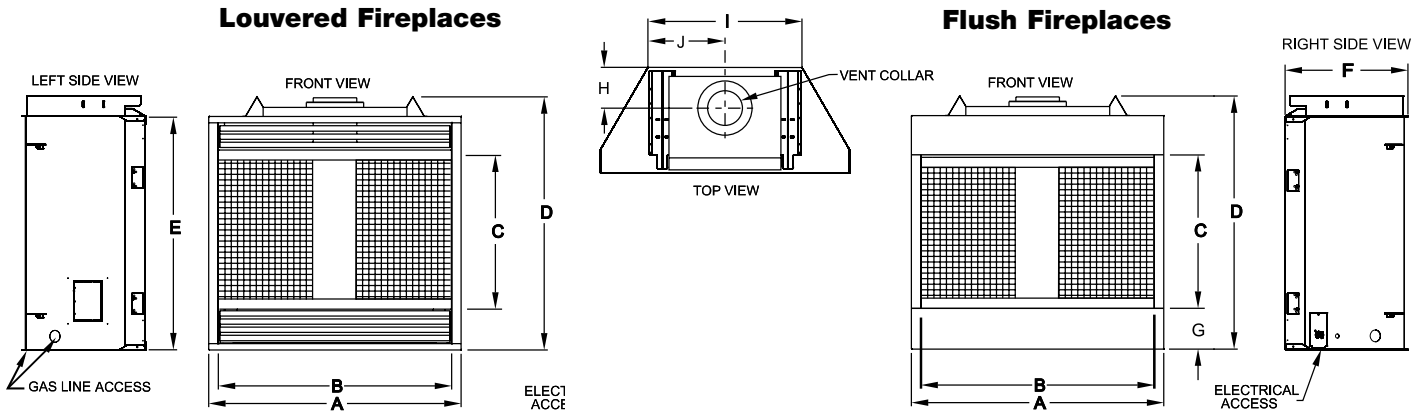

Keystone Fireplace Specifications

Model	A	B	C	D	E	F	G	H	I	J	Max Weight (lb)	Input Btu	Vent Size (inches)
Keystone 34	37	34	22 7/8	35 5/8	32 3/4	14 7/8	6 3/8	5 7/8	24 1/2	12 1/4	110	21,000	4
Keystone 36	39	36	24 7/8	37 5/8	34 3/4	18 3/8	6 3/8	8 3/8	22 1/2	11 1/4	121	25,000	6
Keystone 42	43	40	24 7/8	37 5/8	34 3/4	18 3/8	6 3/8	6 3/8	26 1/2	13 1/4	134	30,000	6

Fireplace Specification Dimensions are in inches

Keystone Fireplace Framing Dimensions

Model	Framing Width	Framing Height	Framing Depth
Keystone 34	37 3/8	35 3/4	14 3/8
Keystone 36	39 3/8	37 3/4	17 7/8
Keystone 42	43 3/8	37 3/4	17 7/8

All Framing Dimensions are in inches

Keystone Mantels – See Profile Mantels and Mantelshelves

For most installations, this B-Vent fireplace will be framed in behind a wall or in a chase.

Gas Inlet for Fireplace Models		Warranty
Type of Gas (State on Order)	Natural or LP	All parts carry a 3-year limited warranty.
Iron Pipe Size (N.P.T.)	1/2-inch	
Ignition System	Standing Pilot/Piezo or Direct Ignition (120 V.A.C.)	

Empire Comfort Systems Inc., has manufactured safe, reliable heating systems for almost 80 years. We take pride in our reputation for quality products, backed by the best sales, service, and distribution network in this industry. These fireplaces combine proven technologies with exceptional artistry and craftsmanship to add beauty and warmth to any home.

SINCE 1932

Empire Comfort Systems Inc.
918 Freeburg Ave.
Belleville, IL 62220-2623
info@empirecomfort.com

WMH-00702 3/17/11

The Empire Comfort Systems and White Mountain Hearth names and logos are registered U.S. trademarks.

Member of the following industry associations:

This appliance is design-certified to the ANSI standard by: