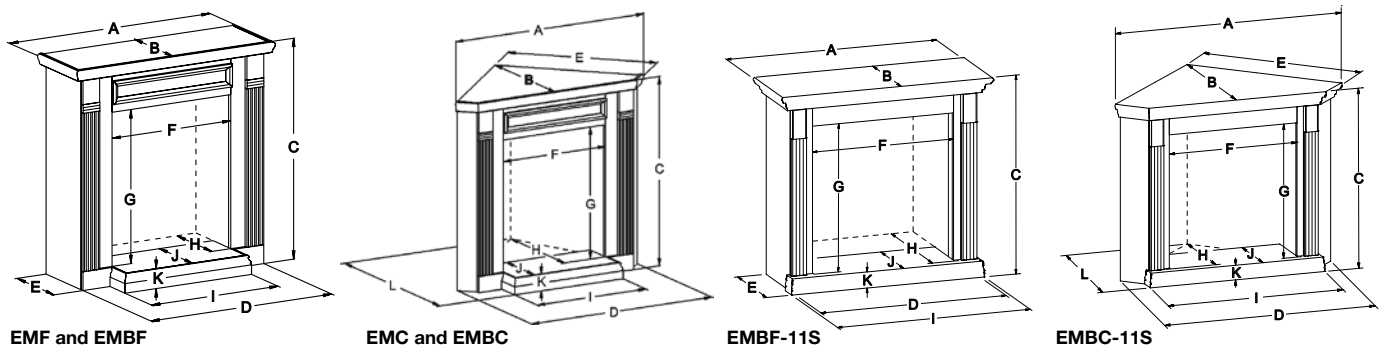

Gas Inlet for All Models		Warranty for All Models	
Type of Gas (State on Order)	Natural or LP	All parts carry a 5-year limited warranty with a 5-year limited labor warranty	
Iron Pipe Size (N.P.T.)	1/2 inch		
Ignition System	Standing Pilot/Piezo		

Empire Comfort Systems Inc., has manufactured safe, reliable heating systems for almost 80 years. We take pride in our reputation for quality products, backed by the best sales, service, and distribution network in this industry. These fireplaces combine proven technologies with exceptional artistry and craftsmanship to add beauty and warmth to any home.

SINCE 1932

Empire Comfort Systems Inc.
918 Freeburg Ave.
Belleville, IL 62220-2623
info@empirecomfort.com

WMH-00550 4/14/11

Member of the following industry associations:

This appliance is design-certified to the ANSI standard by:

The Empire Comfort Systems and White Mountain Hearth names and logos are registered U.S. trademarks.