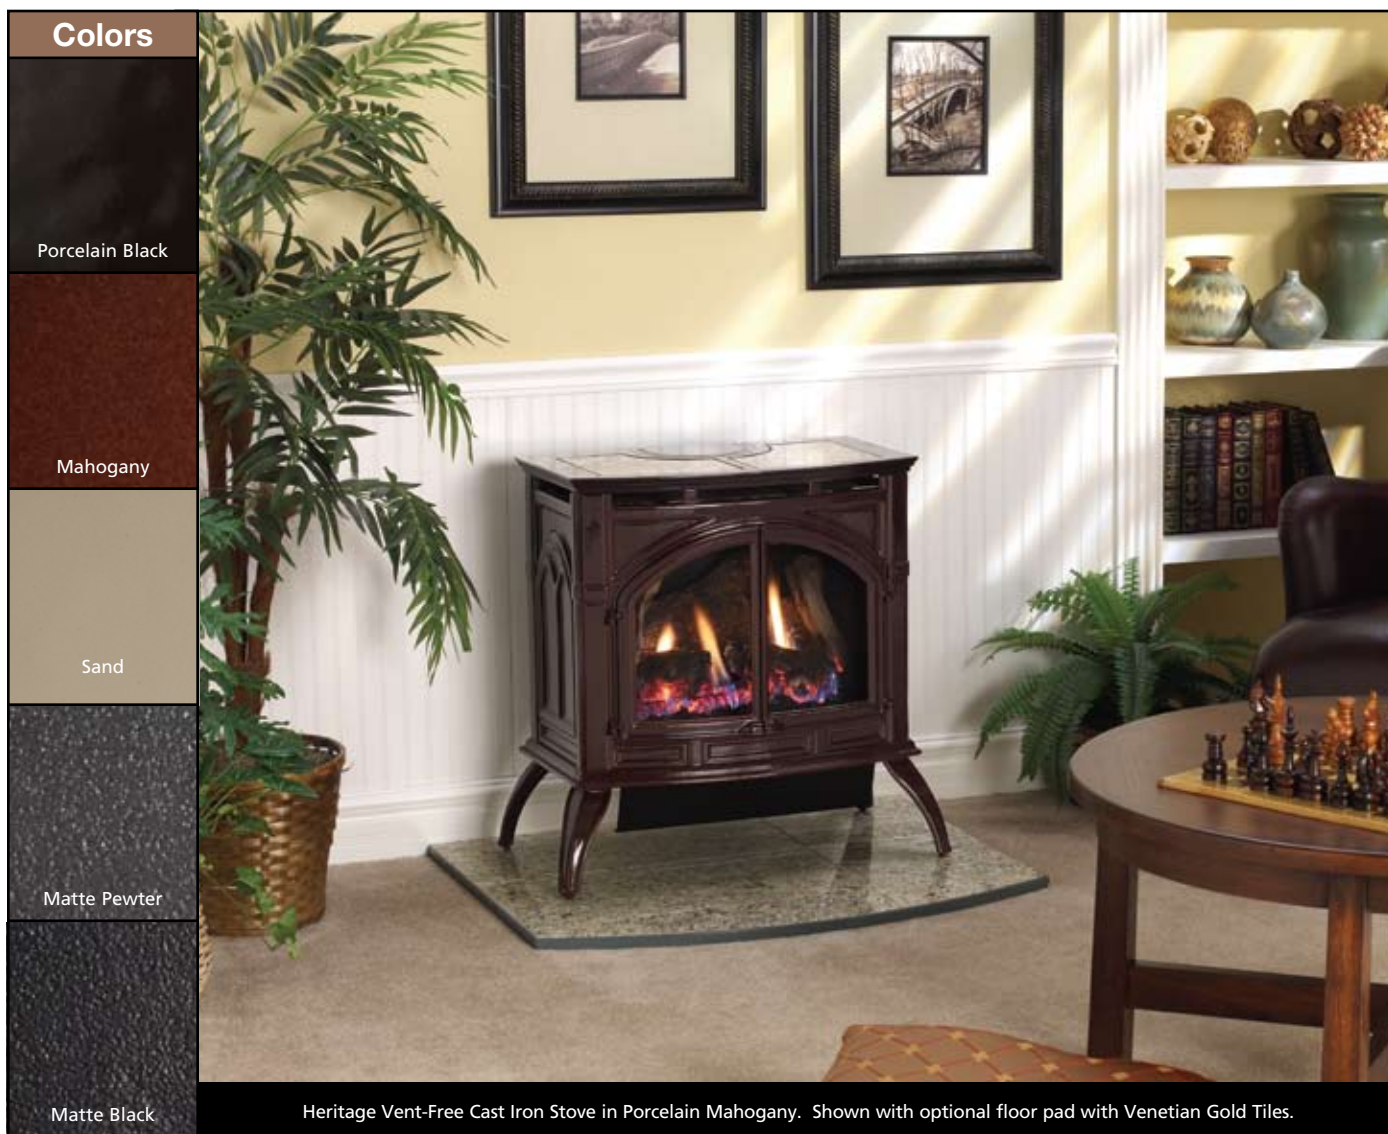

HERITAGE

P r e m i u m G a s S t o v e s

DIRECT-VENT
VENT-FREE

Heritage Direct-Vent Cast Iron Stove in Matte Black.
Shown with optional shelf-kit.

EMPIRE
COMFORT SYSTEMS
SINCE 1932

Colors

Porcelain Black

Mahogany