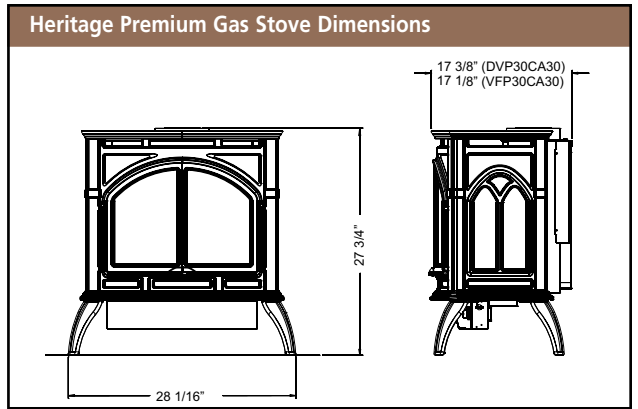

Heritage Premium Gas Stoves and Options

	Porcelain Black	Matte Black	Porcelain Mahogany	Porcelain Sand	Matte Pewter
Direct-Vent	DVP-30-CA30B	DVP-30-CA30F	DVP-30-CA30M	DVP-30-CA30S	DVP-30-CA30W
Vent-Free	VFP-30-CA30B	VFP-30-CA30F	VFP-30-CA30M	VFP-30-CA30S	VFP-30-CA30W

Cast Iron Stove Shelf Kit, Includes Left and Right	
CSK-B	Porcelain Black
CSK-F	Matte Black
CSK-M	Porcelain Mahogany
CSK-S	Porcelain Sand
CSK-W	Matte Pewter
Accessories	
CIB-3	Automatic, Variable Speed Blower for Cast Iron Stove
DVKHP-1	Direct Vent Kit for Horizontal Run (See Price List for Vent Kit Details)
DVKVP-1	Direct Vent Kit for Vertical Run (See Price List for Vent Kit Details)
Control Options	
FRBC	Battery Operated Remote Control
FRBTC	Battery Operated Remote Control with Thermostat
FREC	Electric Remote
FWS-1	On/Off Wall Switch
TMV	Wall Thermostat - Reed Switch
TRW	Wall Thermostat - Wireless Remote

Gas Inlet	
Type of Gas (State on Order)	Natural or LP
Iron Pipe Size (N.P.T.)	1/2-inch DVP and 3/8-inch VFP
Ignition System	Standing Pilot/Piezo

Warranty	
<i>All vent-free parts carry a 5-year limited labor warranty.</i>	
<i>All vented parts carry a 3-year limited warranty.</i>	
Note: Empire Comfort Systems is committed to continuous product improvement; specifications are subject to change without notice. Flame size, shape and color will vary from photos.	

Clearances			
Side Wall	6 in.	Adjacent Corner Wall	4 in.
Back Wall	1 in.	Ceiling	36 in.
Back Wall (Vent-Free)	2 in.