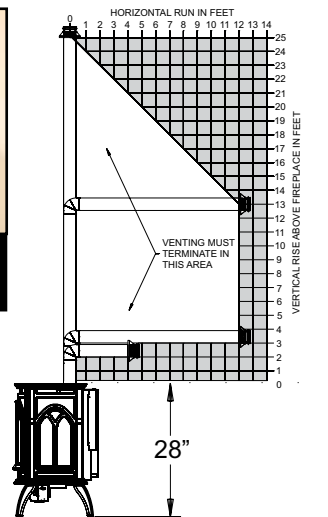

Heritage Premium Gas Stoves and Options

	Porcelain Black	Matte Black	Porcelain Mahogany	Porcelain Sand	Matte Pewter
Direct-Vent	DVP-30-CA30B	DVP-30-CA30F	DVP-30-CA30M	DVP-30-CA30S	DVP-30-CA30W
Vent-Free	VFP-30-CA30B	VFP-30-CA30F	VFP-30-CA30M	VFP-30-CA30S	VFP-30-CA30W

Cast Iron Stove Shelf Kit, Includes Left and Right	
CSK-B	Porcelain Black
CSK-F	Matte Black
CSK-M	Porcelain Mahogany
CSK-S	Porcelain Sand
CSK-W	Matte Pewter
Accessories	
CIB-3	Automatic, Variable Speed Blower for Cast Iron Stove
DVKHP-1	Direct Vent Kit for Horizontal Run (See Price List for Vent Kit Details)
DVKVP-1	Direct Vent Kit for Vertical Run (See Price List for Vent Kit Details)
Control Options	
FRBC	Battery Operated Remote Control
FRBTC	Battery Operated Remote Control with Thermostat
FREC	Electric Remote
FWS-1	On/Off Wall Switch
TMV	Wall Thermostat - Reed Switch
TRW	Wall Thermostat - Wireless Remote

Gas Inlet	
Type of Gas (State on Order)	Natural or LP
Iron Pipe Size (N.P.T.)	1/2-inch DVP and 3/8-inch VFP
Ignition System	Standing Pilot/Piezo

Warranty	
<i>All vent-free parts carry a 5-year limited labor warranty.</i>	
<i>All vented parts carry a 3-year limited warranty.</i>	
Note: Empire Comfort Systems is committed to continuous product improvement; specifications are subject to change without notice. Flame size, shape and color will vary from photos.	

Clearances			
Side Wall	6 in.	Adjacent Corner Wall	4 in.
Back Wall	1 in.	Ceiling	36 in.
Back Wall (Vent-Free)	2 in.		

Vent-Free appliances may be installed in an aftermarket (mobile) home where not prohibited by state or local codes. The approval (G1-0504-90B) has been granted subject to the installation in compliance with CMR 248, 527 CMR 30, Massachusetts State Plumbing Code and/or the Massachusetts Fuel Gas Code.