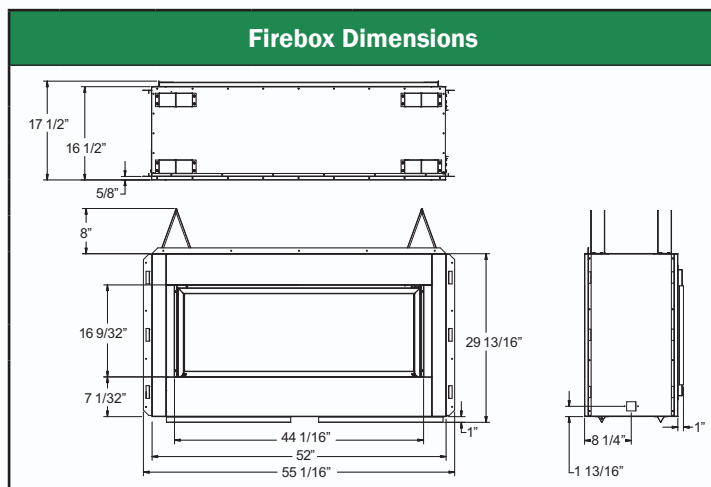

FMI PRODUCTS, LLC

www.FMIPRODUCTS.com

For more information, call (866) 328-4537

FA5520-0212

© 2012 FMI PRODUCTS, LLC

Product design, features and specifications are subject to change at any time. Refer to current product instructions prior to installation.

Printed in U.S.A.