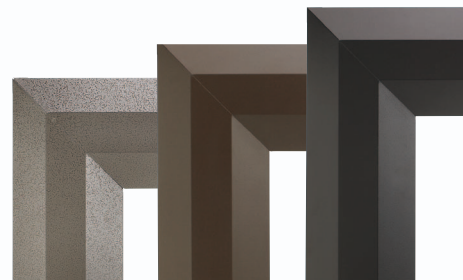

Luminary Series Fireplaces can be finished right up to the edge or be bold and choose from our Decorative Face Trim Frame offered in aged silver, aged copper, or black. Or go with your own custom non-combustible material such as stone veneer, marble or granite.