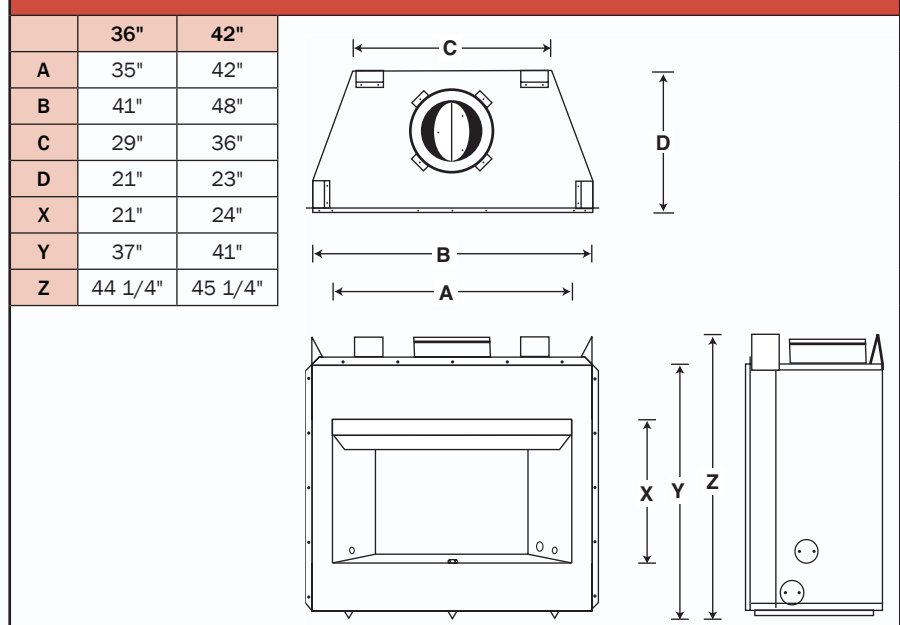

Firebox Dimensions

FMI PRODUCTS, LLC

www.FMIPRODUCTS.com

For more information, call (866) 328-4537

FA6174-0312

© 2012 FMI PRODUCTS, LLC

Product design, features and specifications are subject to change at any time. Refer to current product instructions prior to installation.