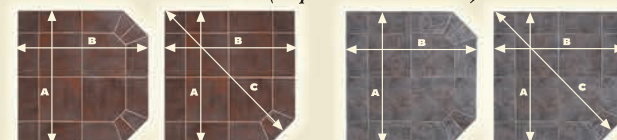

HARGROVE PRODUCTS & ACCESSORIES
HEARTH PADS

Models Available in 5 colors!

Slate Tuscany Evening Sky

Tan Dark Gray

Sizes Available (all pads are 1 1/4" thick)

Sizes for Slate, Tuscany, and Evening Sky			Standard Corner			Corner					
A	B	A	B	A	B	C	A	B	A	B	C
36" x 36"	48" x 48"	36" x 36"	45"	36" x 36"	36"	36"	40" x 40"	40"	40" x 40"	40"	49"
40" x 40"	48" x 54"	40" x 40"	49"	48" x 48"	48"	59"	48" x 48"				