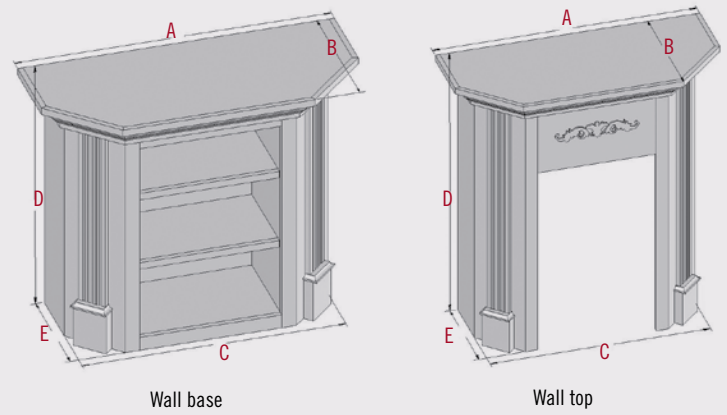

- Dark Walnut Stain
- 12" Corner Hearth
- Wine Rack Insert

- Venice Cabinet & Base
- Pine Cabinet (Available in Venice Style only)
- Drake Pattern Door Face

Handcrafted Cabinetry Dimensions

Available styles: Aspen, Meridian and Venice

Corner Cabinet

Flat Wall Cabinet

Hearths

Hearth Width: 42 1/2" (Aspen/Meridian) • 44 1/8" (Venice)
 Corner Hearth's Wall Depth = 28 7/8" (Aspen/Meridian) • 29 3/4" (Venice) Also available in a 1" hearth

	Aspen/Meridian Wall Cabinets	Aspen/Meridian Corner Cabinets	Venice Wall Cabinets	Venice Corner Cabinets	Aspen/Meridian Wall Bases	Aspen/Meridian Corner Bases	Venice Wall Bases	Venice Corner Bases
A	42 1/2"	40 7/8"	44 1/8"	41 3/4"	42 1/2"	40 7/8"	44 1/8"	41 3/4"
B	18 5/8"	28 7/8"	19 1/2"	29 1/2"	18 5/8"	28 7/8"	19 1/2"	29 1/2"
C	36 5/8"	36 5/8"	36 5/8"	36 5/8"	36 5/8"	36 5/8"	36 5/8"	36 5/8"
D	47 3/4"	47 3/4"	47 3/4"	47 3/4"	36 3/4"	36 3/4"	36 3/4"	36 3/4"
E	15 5/8"	9 1/8"	15 5/8"	9 1/8"	15 5/8"	9 1/8"	15 5/8"	9 1/8"