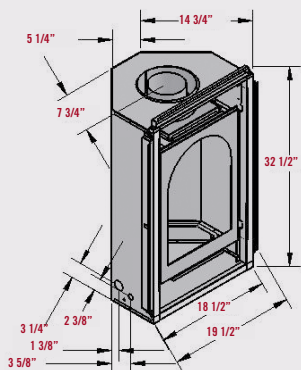

Specifications

Height to top of standoff (w/o face)	32 1/2"
Front width (including standoffs/without face)	19 1/2"
Depth	14 3/8"
Back width	5 1/4"
Full door face width	21"
Full door face height	33 5/16"
Weight	76 lbs.

Clearances

From unit face top	1"
Unit bottom to flooring	0"
Unit side standoffs to adjacent side wall	1"
From unit left & right sides & back	1/2"
Unit base to ceiling	52"
Minimum enclosure height	47"
Mantel from top of upper grill opening to 12" mantel - 8"	
Refer to the mantel projection chart in the installation manual	

Framing Dimensions

Height	32 5/8"
Width	19 3/4"
Depth	14 7/8"
Platform	19 3/4" W x 14 7/8" D

**Create the perfect room
around a fireplace...**

Shown w/Drake pattern door face

Give small spaces big appeal with a *Two Harbors* fireplace from Kozy Heat. With the *Two Harbors*, design possibilities are limitless. Pair with cabinets, add shelves or wine racks for a unique look that satisfies your taste!