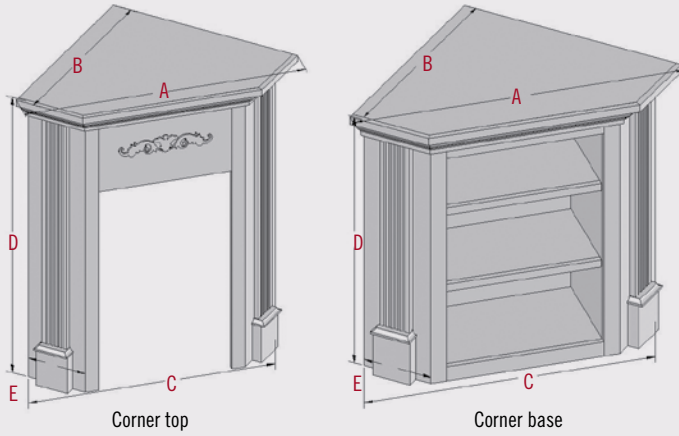

Handcrafted Cabinetry Dimensions

Available styles: Aspen, Meridian and Venice

Corner Cabinet