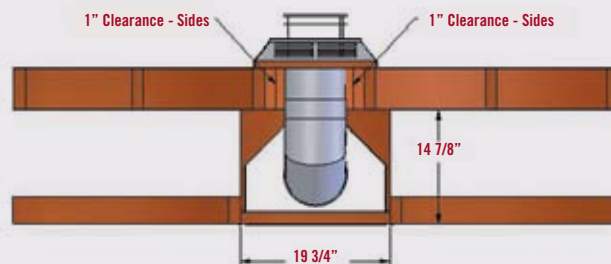

Two Harbors Specifications

Shown w/plated face w/doors -
onyx w/brushed nickel

Model	Fuel Option	High	Low	Max Efficiency
Two Harbors	NG	14,600	10,700	75%
	LP	14,700	10,700	72%

Features

- Canada P-4 approved
- High quality lifetime warranty glass (21" H x 14" W)
- Quick-latch glass
- Accepts rigid pipe
- High-low regulator
- Patented log design
- Brick refractory
- MN Energy Code compliant to 50 pascals

Specifications

Height to top of standoff (w/o face)	32 1/2"
Front width (including standoffs/without face)	19 1/2"
Depth	14 3/8"
Back width	5 1/4"
Full door face width	21"
Full door face height	33 5/16"
Weight	76 lbs.

Safety

- Each unit factory tested!
- Tested by OMNI-Test Laboratories Complies with ANSI Z21.88a-2007 • CSA 2.33a-2007 'Vented gas fireplace heaters'
- Sealed combustion chamber with standing pilot ignition
- Removable millivolt board with 30-second delay pilot
- Requires NO ELECTRICITY to operate - excluding fan
- Automatic pressure relief glass system
- Bedroom and mobile home approved

Clearances

From unit face top	1"
Unit bottom to flooring	0"
Unit side standoffs to adjacent side wall	1"
From unit left & right sides & back	1/2"
Unit base to ceiling	52"
Minimum enclosure height	47"
Mantel from top of upper grill opening to 12" mantel - 8"	
Refer to the mantel projection chart in the installation manual	

Framing Dimensions

Height	32 5/8"
Width	19 3/4"
Depth	14 7/8"
Platform	19 3/4" W x 14 7/8" D