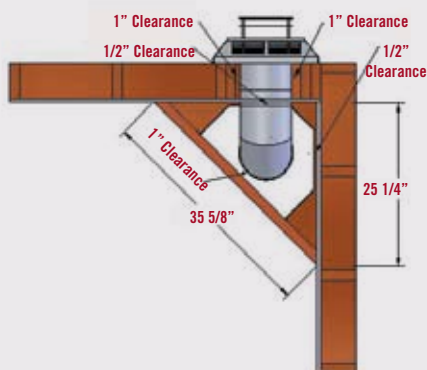

Two Harbors Specifications

Shown w/plated face w/doors -
onyx w/brushed nickel

Model	Fuel Option	High	Low	Max Efficiency
Two Harbors	NG	14,600	10,700	75%
	LP	14,700	10,700	72%

Features

- Canada P-4 approved
- High quality lifetime warranty glass (21" H x 14" W)
- Quick-latch glass
- Accepts rigid pipe
- High-low regulator
- Patented log design
- Brick refractory
- MN Energy Code compliant to 50 pascals

Specifications

Height to top of standoff (w/o face)	32 1/2"
Front width (including standoffs/without face)	19 1/2"
Depth	14 3/8"
Back width	5 1/4"
Full door face width	21"
Full door face height	33 5/16"
Weight	76 lbs.

Safety

- Each unit factory tested!
- Tested by OMNI-Test Laboratories Complies with ANSI Z21.88a-2007 • CSA 2.33a-2007 'Vented gas fireplace heaters'
- Sealed combustion chamber with standing pilot ignition
- Removable millivolt board with 30-second delay pilot
- Requires NO ELECTRICITY to operate - excluding fan
- Automatic pressure relief glass system
- Bedroom and mobile home approved

Clearances

From unit face top	1"
Unit bottom to flooring	0"
Unit side standoffs to adjacent side wall	1"
From unit left & right sides & back	1/2"
Unit base to ceiling	52"
Minimum enclosure height	47"
Mantel from top of upper grill opening to 12" mantel - 8"	
Refer to the mantel projection chart in the installation manual	

Framing Dimensions

Height	32 5/8"
Width	19 3/4"
Depth	14 7/8"
Platform	19 3/4" W x 14 7/8" D