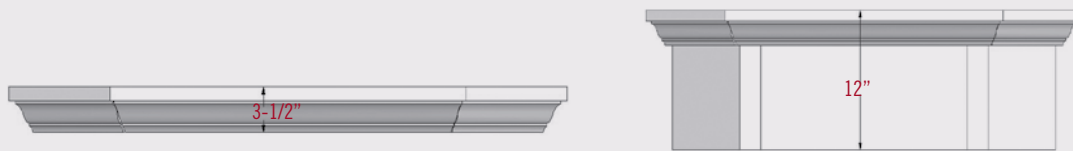

- Dark Walnut Stain
- 12" Corner Hearth
- Wine Rack Insert

- Venice Cabinet & Base
- Pine Cabinet (Available in Venice Style only)
- Drake Pattern Door Face

Handcrafted Cabinetry Dimensions

Available styles: Aspen, Meridian and Venice

Corner Cabinet

Flat Wall Cabinet

Hearths

Hearth Width: 42 1/2" (Aspen/Meridian) • 44 1/8" (Venice)
 Corner Hearth's Wall Depth = 28 7/8" (Aspen/Meridian) • 29 3/4" (Venice) Also available in a 1" hearth

	Aspen/Meridian Wall Cabinets	Aspen/Meridian Corner Cabinets	Venice Wall Cabinets	Venice Corner Cabinets	Aspen/Meridian Wall Bases	Aspen/Meridian Corner Bases	Venice Wall Bases	Venice Corner Bases
A	42 1/2"	40 7/8"	44 1/8"	41 3/4"	42 1/2"	40 7/8"	44 1/8"	41 3/4"
B	18 5/8"	28 7/8"	19 1/2"	29 1/2"	18 5/8"	28 7/8"	19 1/2"	29 1/2"
C	36 5/8"	36 5/8"	36 5/8"	36 5/8"	36 5/8"	36 5/8"	36 5/8"	36 5/8"
D	47 3/4"	47 3/4"	47 3/4"	47 3/4"	36 3/4"	36 3/4"	36 3/4"	36 3/4"
E	15 5/8"	9 1/8"	15 5/8"	9 1/8"	15 5/8"	9 1/8"	15 5/8"	9 1/8"