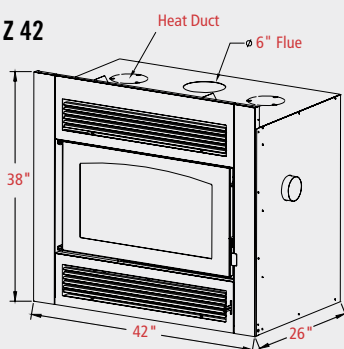

Z 42 & Z 42 CD Specifications

Model	Fuel Option	High	Low	Efficiency
Z 42	Wood	60,000	8,000	77%
Z 42-CD*	Wood	60,000	8,000	77%

*Cast doors

Features

1. Canada P-4 approved
   - EPA/WA Certified/Non-Catalytic (EPA emissions rate 3.34 g/hr.)
   - High quality pyro-ceram glass 15-1/2" x 28" (Z42) 12" x 14" (Z42-CD)
   - Arched glass valance (Z42)
   - Large burning area - fits up to 22" logs
   - Air-seal 10 ga. steel door (Z42)
   - Twin air-seal cast iron doors (Z42-CD)
   - Adapts to 6" Class "A" HT-Type (2,100°) all fuel chimney
   - Zero clearance
   - 10 year limited warranty
   - (2) heat duct knock-outs for optional ducting (#970 kit required)
   - Air-wash system (keeps viewing area cleaner)*
2. *Although the air wash system assists in keeping the glass cleaner, regular cleaning and maintenance are required.

Specifications

Height	38"
Width	42"
Depth	26"
Firebox	2.98 cu. ft.
Weight	525 lbs.

Safety

- Tested by Intertek Testing Services (formerly Warnock Hersey) Complies with U.L. 127 - U.L. Standard for Safety, Factory Built Fireplaces (6/98)
- U.L. 127 - 1999/CAN/ULC S610-M98 For US and Canadian Installations
- EPA certified
- Non-catalytic
- Sealed combustion chamber
- Uses 100% outside air for combustion
- High quality pyro-ceram glass

Clearances

Within Enclosure Area:	
Unit to back wall	0"
Unit to side wall	0"
Duct boots to framing	0"
Top stand-off to header	0"

Exposed Area:	
Wallboard to faceplate top edge/sides	0"
Fuel door to an adjacent sidewall	8"
Unit front	36"
Top of fireplace to an 8" mantel	12"
Remote outlet air grill to ceiling	2"
Refer to the mantel projection chart in the installation manual	

Model Z 42