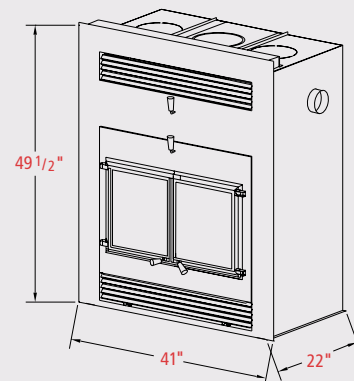

#241 ZC
Weight - 542 lbs.