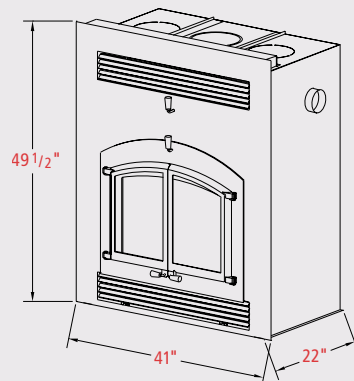

#231 ZC
Weight - 542 lbs.