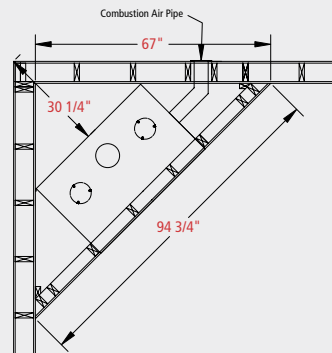

Z 42 & Z 42 CD Specifications

Model	Fuel Option	High	Low	Efficiency
Z 42	Wood	60,000	8,000	77%
Z 42-CD*	Wood	60,000	8,000	77%

*Cast doors

Features

1. Canada P-4 approved
   - EPA/WA Certified/Non-Catalytic (EPA emissions rate 3.34 g/hr.)
   - High quality pyro-ceram glass 15-1/2" x 28" (Z42) 12" x 14" (Z42-CD)
   - Arched glass valance (Z42)
   - Large burning area - fits up to 22" logs
   - Air-seal 10 ga. steel door (Z42)
   - Twin air-seal cast iron doors (Z42-CD)
   - Adapts to 6" Class "A" HT-Type (2,100°) all fuel chimney
   - Zero clearance
   - 10 year limited warranty
   - (2) heat duct knock-outs for optional ducting (#970 kit required)
   - Air-wash system (keeps viewing area cleaner)*
2. *Although the air wash system assists in keeping the glass cleaner, regular cleaning and maintenance are required.

Specifications

Height	38"
Width	42"
Depth	26"
Firebox	2.98 cu. ft.
Weight	525 lbs.

Safety

- Tested by Intertek Testing Services (formerly Warnock Hersey) Complies with U.L. 127 - U.L. Standard for Safety, Factory Built Fireplaces (6/98)
- U.L. 127 - 1999/CAN/ULC S610-M98 For US and Canadian Installations
- EPA certified
- Non-catalytic
- Sealed combustion chamber
- Uses 100% outside air for combustion
- High quality pyro-ceram glass

Clearances

Within Enclosure Area:	
Unit to back wall	0"
Unit to side wall	0"
Duct boots to framing	0"
Top stand-off to header	0"

Exposed Area:	
Wallboard to faceplate top edge/sides	0"
Fuel door to an adjacent sidewall	8"
Unit front	36"
Top of fireplace to an 8" mantel	12"
Remote outlet air grill to ceiling	2"
Refer to the mantel projection chart in the installation manual	

Model Z 42