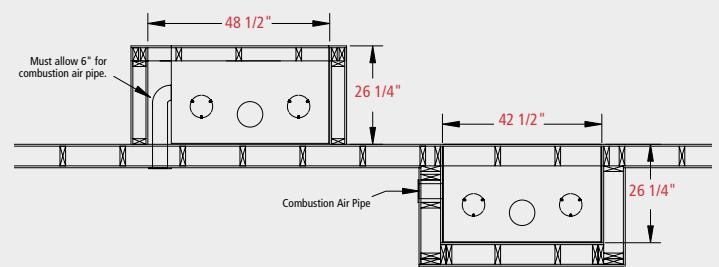

Z 42 & Z 42 CD Specifications

Model	Fuel Option	High	Low	Efficiency
Z 42	Wood	60,000	8,000	77%
Z 42-CD*	Wood	60,000	8,000	77%

*Cast doors

Features

1. Canada P-4 approved
   - EPA/WA Certified/Non-Catalytic (EPA emissions rate 3.34 g/hr.)
   - High quality pyro-ceram glass 15-1/2" x 28" (Z42) 12" x 14" (Z42-CD)
   - Arched glass valance (Z42)
   - Large burning area - fits up to 22" logs
   - Air-seal 10 ga. steel door (Z42)
   - Twin air-seal cast iron doors (Z42-CD)
   - Adapts to 6" Class "A" HT-Type (2,100°) all fuel chimney
   - Zero clearance
   - 10 year limited warranty
   - (2) heat duct knock-outs for optional ducting (#970 kit required)
   - Air-wash system (keeps viewing area cleaner)*
2. *Although the air wash system assists in keeping the glass cleaner, regular cleaning and maintenance are required.

Specifications

Height	38"
Width	42"
Depth	26"
Firebox	2.98 cu. ft.
Weight	525 lbs.

Safety

- Tested by Intertek Testing Services (formerly Warnock Hersey) Complies with U.L. 127 - U.L. Standard for Safety, Factory Built Fireplaces (6/98)
- U.L. 127 - 1999/CAN/ULC S610-M98 For US and Canadian Installations
- EPA certified
- Non-catalytic
- Sealed combustion chamber
- Uses 100% outside air for combustion
- High quality pyro-ceram glass

Clearances

Within Enclosure Area:	
Unit to back wall	0"
Unit to side wall	0"
Duct boots to framing	0"
Top stand-off to header	0"

Exposed Area:	
Wallboard to faceplate top edge/sides	0"
Fuel door to an adjacent sidewall	8"
Unit front	36"
Top of fireplace to an 8" mantel	12"
Remote outlet air grill to ceiling	2"
Refer to the mantel projection chart in the installation manual	

Model Z 42