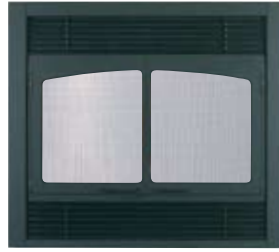

Black screen door