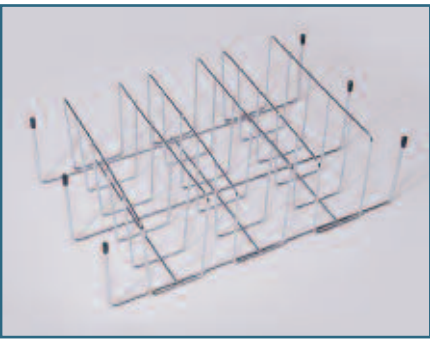

BROILER BASKET

CB3

Deluxe non-stick adjustable broiler basket. Adjust to 3 different depths for a variety of food. Easy to clean non-stick finish. (basket 12-1/2" x 9-1/2") 26-1/2" overall.

KABOB BASKETS

SK3

Kabob baskets (set of 2). Non-stick finish, keeps food from falling into grill. Easy to turn for beautifully even cooking. Rosewood stained handles. 19-1/2" overall length

RIB/POTATO RACK

RR2

Chrome plated rib/potato rack. Spaces up to 6 racks of ribs and 6 potatoes. Fits all grills. 12" x 7-1/4"