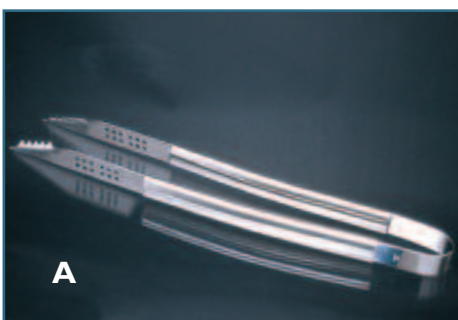

INDIVIDUAL TOOLS

RWF

Stainless steel fork with genuine rosewood handle. 18-1/4" overall length.

RWS

Stainless steel spatula with genuine rosewood handle. 19" overall length.

RWT

Stainless steel tong with genuine rosewood handle. 18-1/2" overall length.

ITST3

Stainless steel multi function tool. Use as a spatula, tong, knife and bottle opener. 16-1/4"

SF1

Stainless steel super flipper: The ultimate spatula tool, specially curved for perfect flips every time. 18" overall.

FS1

Stainless steel fish spatula with genuine rosewood handle. 18-1/2". 10" spatula width.

HT1

Stainless steel hook with Sta-Kool handle allows for easy, precise lifting and turning of hard-to-handle meats. 16" overall length keeps you a safe distance from the heat.

A

B

C

Extra long stainless steel grilling tools with ergonomically correct handles.

A. ITT2

Tong 21"

B. ITF2

Fork 20-1/2"

C. ITS2

Spatula 21"