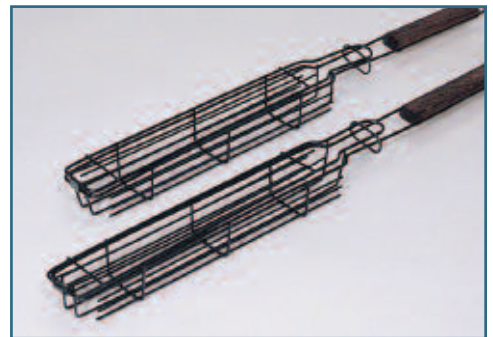

Fork 20-1/2"

C. ITS2

Spatula 21"

GRILL BASKETS

BROILER BASKET

CB2

Deluxe non-stick 6 pocket broiler basket. Perfect for hamburgers, reubens, grilled cheese, etc. Easy to clean non-stick finish. (basket 13-1/2" x 9-1/2") 26" overall.

BROILER BASKET

CB3

Deluxe non-stick adjustable broiler basket. Adjust to 3 different depths for a variety of food. Easy to clean non-stick finish. (basket 12-1/2" x 9-1/2") 26-1/2" overall.

KABOB BASKETS