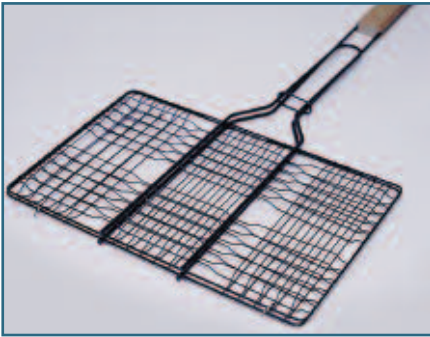

A

B

C

STAINLESS STEEL TOOLS

Extra long stainless steel grilling tools with ergonomically correct handles.

A. ITT2

Tong 21"

B. ITF2

Fork 20-1/2"

C. ITS2

Spatula 21"

GRILL BASKETS

BROILER BASKET

CB2

Deluxe non-stick 6 pocket broiler basket. Perfect for hamburgers, reubens, grilled cheese, etc. Easy to clean non-stick finish. (basket 13-1/2" x 9-1/2") 26" overall.

BROILER BASKET

CB3

Deluxe non-stick adjustable broiler basket. Adjust to 3 different depths for a variety of food. Easy to clean non-stick finish. (basket 12-1/2" x 9-1/2") 26-1/2" overall.

KABOB BASKETS