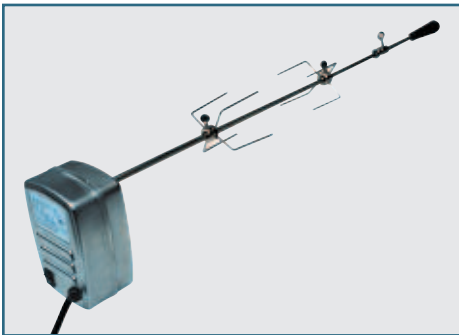

The Ancient Art Of The Rotating Spit Is Still The Gourmet Way With A Roast.

DELUXE UNIVERSAL ROTISSERIE KIT

RKMHP

Includes deluxe heavy-duty stainless steel RO6 motor; spit, bushing, handle, mounting bracket and forks. Maximum 25 lbs. balanced load. UL Listed.