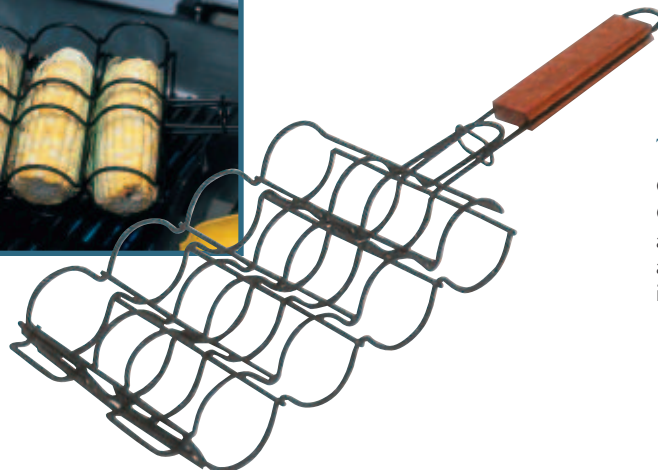

BROILER BASKET

CB3

Deluxe non-stick adjustable broiler basket. Adjust to 3 different depths for a variety of food. Easy to clean non-stick finish. (basket 12-1/2" x 9-1/2") 26-1/2" overall.

KABOB BASKETS

SK3

Kabob baskets (set of 2). Non-stick finish, keeps food from falling into grill. Easy to turn for beautifully even cooking. Rosewood stained handles. 19-1/2" overall length

RIB/POTATO RACK

RR2

Chrome plated rib/potato rack. Spaces up to 6 racks of ribs and 6 potatoes. Fits all grills. 12" x 7-1/4"

ROAST HOLDER

RR3

This holder is an ideal way to cook and also carry a roast from the grill. Made of heavy, bright nickel-plated steel. 15-1/4" L x 10-1/2" W.

THE ULTIMATE CORN BASKET

CB53

Our corn basket lets you turn 4 ears with a flip of the wrist. The convenient non-stick adjustable basket holds 4 ears of corn and is 20" overall length.