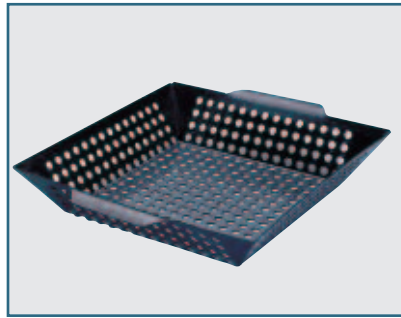

WOK TOPPER

GT3

Easy to clean, non-stick porcelain coated grill wok topper. Great for stir frying! 12" x 12"