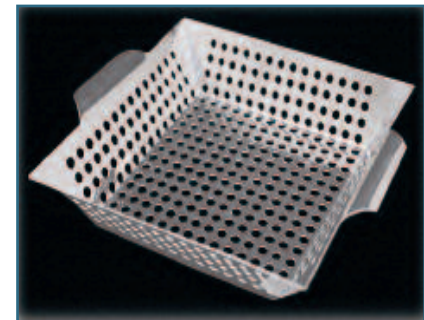

STAINLESS STEEL GRILL TOPPER

GT6

No rust stainless steel construction. Perfect for vegetables, fish, seafood and small meats. 17" x 13"

11" ROUND WOK

GT8NS

Deluxe silver non-stick finish. Pan style handle removes or folds for storage. Perfect for stir fry on grill. 11" dia.