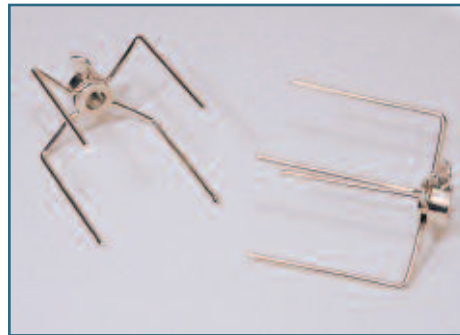

UNIVERSAL ROTISSERIE FORKS

Forks are used to pierce meat on rotisserie & stabilize its position.

MH1B Forks fit up to 5/16" spit rods. Chrome

MH2B Forks fit up to 3/8" spit rods. Nickel Plated

MH3SSB Heavy stainless steel forks fit up to 3/8" spit rods.