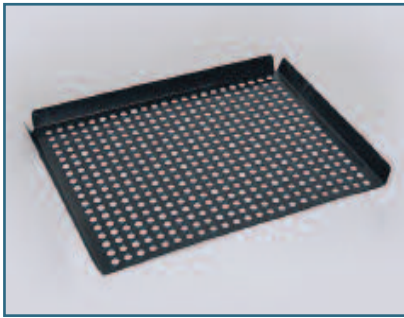

ROAST HOLDER

RR3

This holder is an ideal way to cook and also carry a roast from the grill. Made of heavy, bright nickel-plated steel. 15-1/4" L x 10-1/2" W.

THE ULTIMATE CORN BASKET

CB53

Our corn basket lets you turn 4 ears with a flip of the wrist. The convenient non-stick adjustable basket holds 4 ears of corn and is 20" overall length.