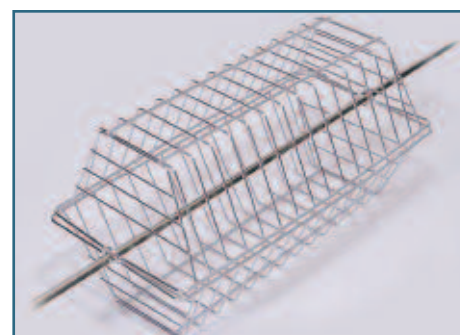

UNIVERSAL ROTISSERIE FORKS

Forks are used to pierce meat on rotisserie & stabilize its position.

MH1B Forks fit up to 5/16" spit rods. Chrome

MH2B Forks fit up to 3/8" spit rods. Nickel Plated

MH3SSB Heavy stainless steel forks fit up to 3/8" spit rods.

JUMBO ROTISSERIE FORKS

MH4B

Jumbo, nickel plated, heavy-weight meat forks. Sized to fit up to a 1/2" spit.

COUNTER BALANCE

RCBB

Rotisserie spit counter balance, offsets uneven weight distribution for smooth turning and reduces motor stress.

ROTISSERIE TUMBLE BASKET

TB1

Chrome Plated tumble basket fits standard rotisserie spit rod. Provides self-basting action. 12" x 6-1/2"

ROTISSERIE MOTORS

RO4

Durable battery operated rotisserie motor. Conveniently eliminates the need for electric cords. Runs on 2 "D" cells (not included).