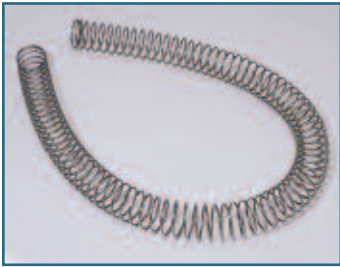

GRID LIFTER

GL1B

Convenient grid lifter makes removing greasy and hot grids and grates safe and easy.

RUBBER GRIPPERS

GRP1B

Push-in venturi tube gripper. Fits 3/4" venturis. Holds venturi securely over valve orifice. Does not fit flex venturi tubes. 2-pack.