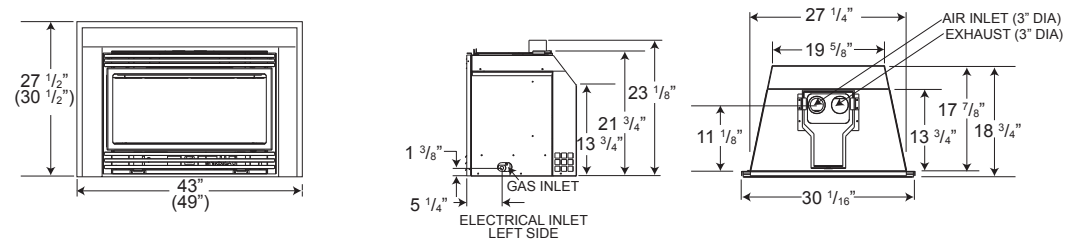

GDI30

Shown on pages 10 & 11

Model	BTU's (Input)		Venting	Height		Front Width		Depth		Glass Type	Glass Size		Viewing Area (sq. in.)	Efficiencies			Blower	Mobile Home Certified	Electronic Ignition
	Natural Gas	Propane		Actual	Minimum Opening	Actual	Minimum Opening	Actual	Minimum Opening		Height	Width		EnerGuide	AFUE	Steady State			
GDI30	15 - 24,500	15 - 24,500	3"	21 3/4"	22"	30 1/16"	28"	17 7/8"	18"	Ceramic	14"	28 1/2"	399	64.5%	60.02%	85%	Standard	Yes	No

Certified and tested under Canadian and American National standards: CSA 2.22, ANSI Z21.50 for vented gas fireplaces.

Figures may vary with individual conditions such as floor plan layout, insulation value/heat loss of the house and geographical location. Measurements to be used as a guide only. Consult your owner's manual for complete and up-to-date installation instructions and proper clearances to combustible materials.