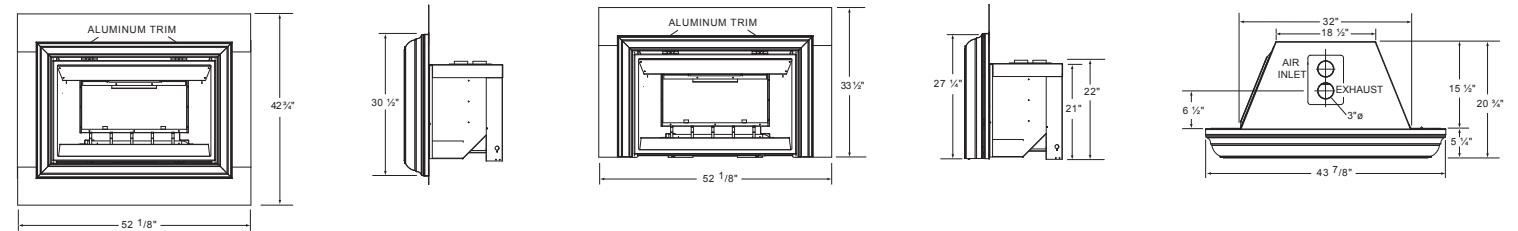

GD144

Shown on pages 14 & 15

Model	BTU's (Input)		Venting	Height			Front Width		Depth		Glass Type	Glass Size		Viewing Area (sq. in.)	Efficiencies			Blower	Mobile Home Certified	Electronic Ignition
	Natural Gas	Propane		Actual (Three-Sided)	Actual (Four-Sided)	Minimum Opening	Actual	Minimum Opening	Actual	Minimum Opening		Height	Width		EnerGuide	AFUE	Steady State			
GD144	13 - 40,000	10 - 40,000	3"	27 1/4"	30 1/2"	21"	43 7/8"	32"	20 3/4"	16"	Ceramic	22 1/2"	36 1/4"	816	61.4%	-	69%	Standard	Yes	No

Certified and tested under Canadian and American National standards: CSA 2.33, ANSI Z21.50 for vented gas fireplaces.

GI3600

Shown on pages 16 & 17