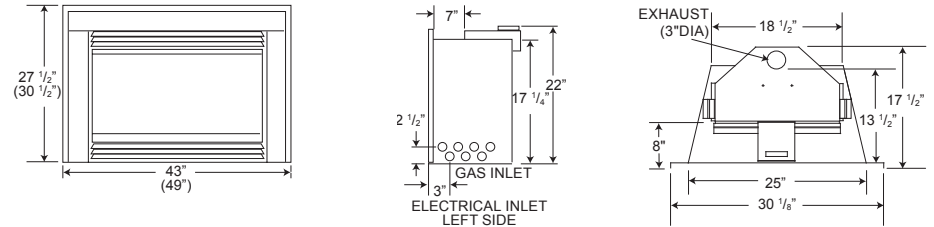

Model	BTU's (Input)		Venting	Height		Front Width		Depth		Glass Type	Glass Size		Viewing Area (sq. in.)	Efficiencies			Blower	Mobile Home Certified	Electronic Ignition
	Natural Gas	Propane		Actual	Minimum Opening	Actual	Minimum Opening	Actual	Minimum Opening		Height	Width		EnerGuide	AFUE	Steady State			
GI3600	16 - 24,000	17 - 22,000	3"	17 1/4"	17 1/2"	25"	25 1/2"	17 1/2"	16 1/2"	Ceramic	11 3/4"	29 3/4"	350	62.3%	-	76%	Standard	Yes	No

Certified and tested under Canadian and American National standards: CSA 2.33, ANSI Z21.50 for vented gas fireplaces.

Figures may vary with individual conditions such as floor plan layout, insulation value/heat loss of the house and geographical location. Measurements to be used as a guide only. Consult your owner's manual for complete and up-to-date installation instructions and proper clearances to combustible materials.