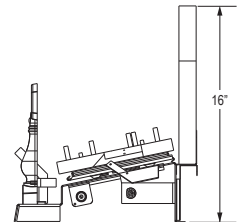

Measuring For Your Insert

Retrofit your drafty old fireplace with a...

GL30E shown with lava rocks and cinders

FIBERGLOW™ Vented Gas Log Sets

Shown on pages 18 & 19

Model	Minimum Size Fireplace Opening		
	Height*	Width	Depth
18" GL18E	18"	22"	14"
24" GL24E	20"	28"	14"
30" GL30E	22"	34"	14"