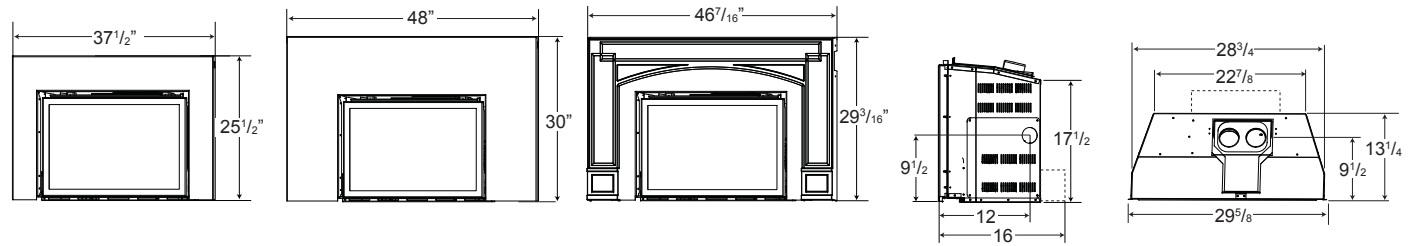

IR3

Shown on pages 6 & 7

Model	BTU's (Input)		Venting	Height		Front Width		Depth		Glass Type	Glass Size		Viewing Area (sq. in.)	Efficiencies			Blower	Mobile Home Certified	Electronic Ignition
	Natural Gas	Propane		Actual	Minimum Opening	Actual	Minimum Opening	Actual	Minimum Opening*		Height	Width		EnerGuide	AFUE	Steady State			
IR3	18 - 24,000	18 - 24,000	3"	21"	21 1/2"	29 5/8"	29"	13 1/4"	13 1/2"	Ceramic	17"	25 9/16"	364	64.2%	66.3%	77%	Optional*	Yes	Yes

Certified and tested under Canadian and American National standards: CSA 2.33, ANSI Z21.88 for vented gas fireplace heaters.