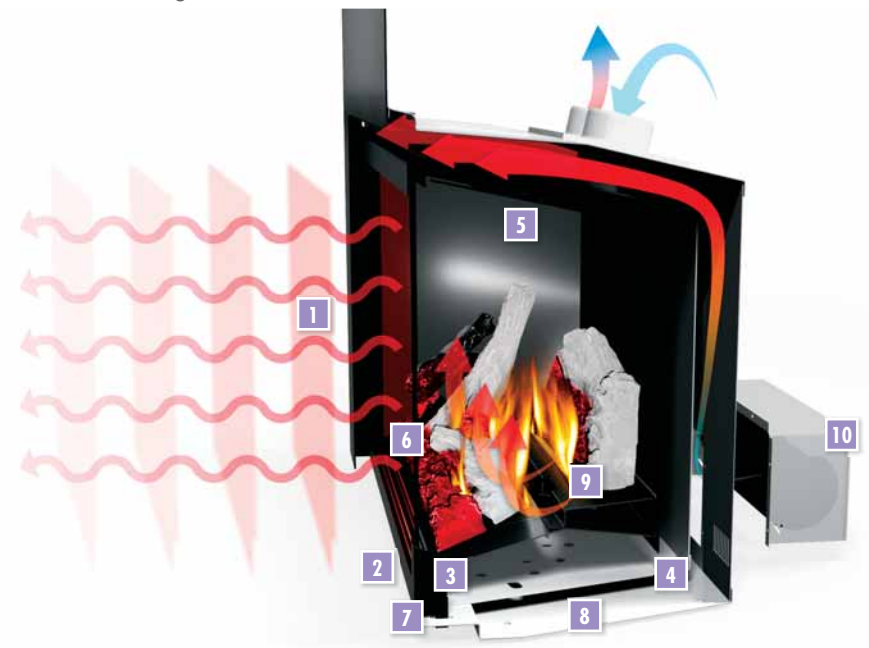

Outstanding Features

of Napoleon's Direct Vent Technology

Napoleon's Gas Inserts

Napoleon's direct vent gas fireplace insert design employs a sealed combustion and vent system. These and other innovations, allow Napoleon's inserts to achieve some of the highest efficiencies in the industry today. The direct vent draws its combustion air from outside while venting to the same outside atmosphere - thereby not consuming warm house air. Direct venting also eliminates drafts and heat loss common to traditional wood burning fireplaces.

Napoleon's Infrared (IR) Gas Inserts

Napoleon's infrared burner system is designed with strategically positioned burner ports to direct the fuel towards its burner, creating a red hot glow that generates the infrared heat waves which then radiate from the fireplace to surrounding cooler objects in the room. The built-in heat exchange system is maximized by deflecting the exhausting flue gases toward the glass for optimum heat transfer into the room. These two systems alone are an effective source of heat, eliminating the need for a blower for most rooms.