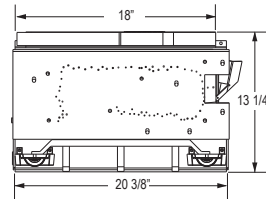

Measuring For Your Insert

Retrofit your drafty old fireplace with a...

GL30E shown with lava rocks and cinders

FIBERGLOW™ Vented Gas Log Sets

Shown on pages 18 & 19

Model	Minimum Size Fireplace Opening		
	Height*	Width	Depth
18" GL18E	18"	22"	14"
24" GL24E	20"	28"	14"
30" GL30E	22"	34"	14"