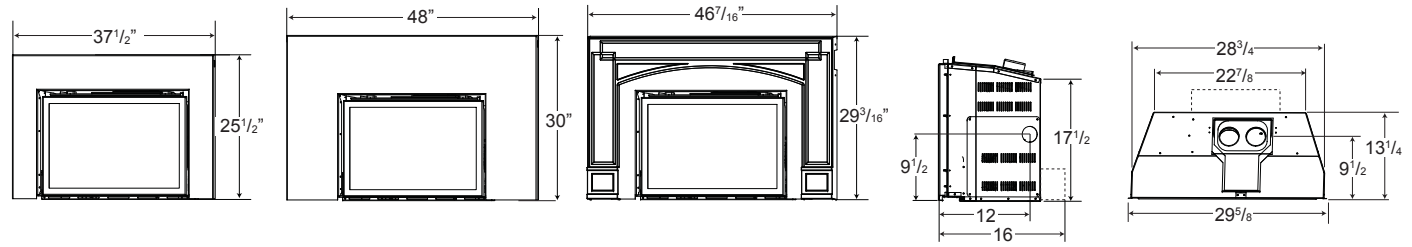

IR3G

Shown on pages 4 & 5

Model	BTU's (Input)		Venting	Height		Front Width		Depth		Glass Type	Glass Size		Viewing Area (sq. in.)	Efficiencies			Blower	Mobile Home Certified	Electronic Ignition
	Natural Gas	Propane		Actual	Minimum Opening	Actual	Minimum Opening	Actual	Minimum Opening*		Height	Width		EnerGuide	AFUE	Steady State			
IR3G	15 - 24,000	17 - 24,000	3"	21"	21 1/2"	29 5/8"	29"	13 1/4"	13 1/2"	Ceramic	17"	25 9/16"	364	64.2%	63.9%	80%	Optional*	Yes	Yes

Certified and tested under Canadian and American National standards: CSA 2.33, ANSI Z21.88 for vented gas fireplace heaters.