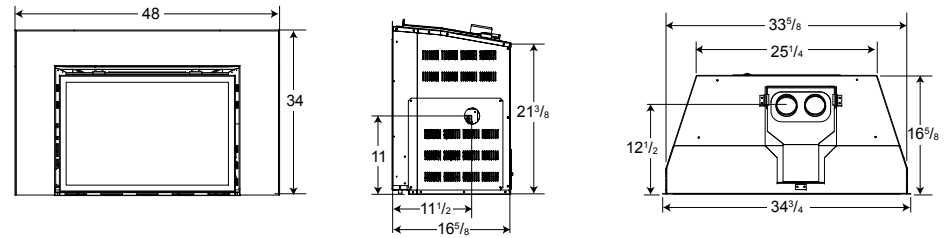

XIR4

Shown on pages 6 & 7

Model	BTU's (Input)		Venting	Height		Front Width		Depth		Glass Type	Glass Size		Viewing Area (sq. in.)	Efficiencies			Blower	Mobile Home Certified	Electronic Ignition
	Natural Gas	Propane		Actual	Minimum Opening	Actual	Minimum Opening	Actual	Minimum Opening		Height	Width		EnerGuide	AFUE	Steady State			
XIR4	16 - 40,000	15 - 40,000	3"	24 1/2"	25"	34 3/4"	34 1/4"	16 5/8"	17"	Ceramic	20 5/8"	31"	553	68.9%	72.4%	83%	Standard	Yes	Yes

Certified and tested under Canadian and American National standards: CSA 2.33, ANSI Z21.88 for vented gas fireplace heaters.