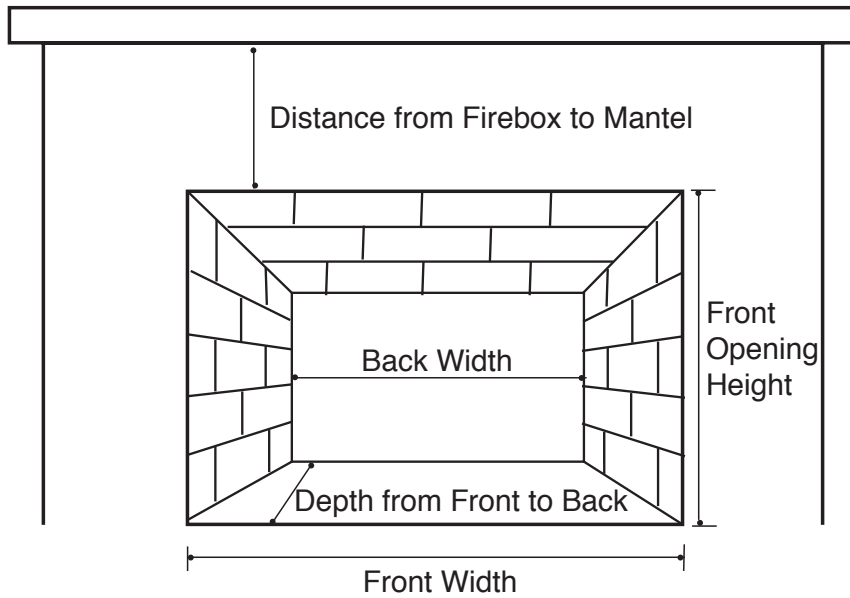

Measuring For Your Insert

Retrofit your drafty old fireplace with a...

GL30E shown with lava rocks and cinders

FIBERGLOW™ Vented Gas Log Sets

Shown on pages 18 & 19

Model	Minimum Size Fireplace Opening		
	Height*	Width	Depth
18" GL18E	18"	22"	14"
24" GL24E	20"	28"	14"
30" GL30E	22"	34"	14"