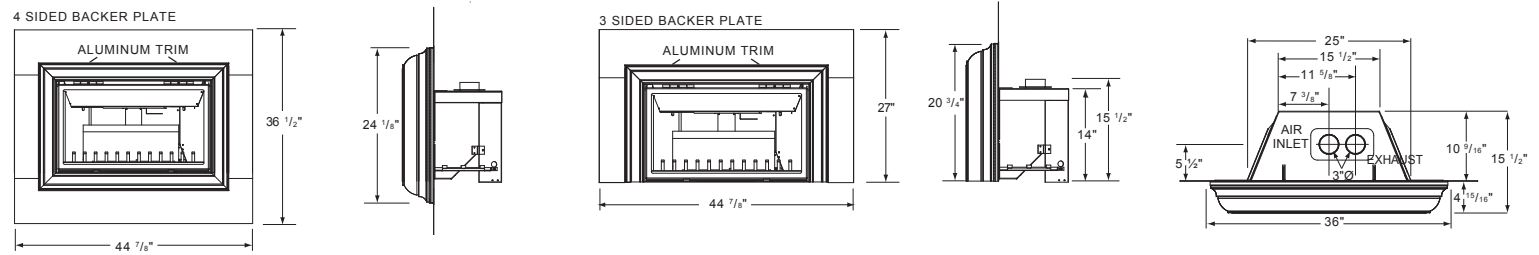

GDIZC

Shown on pages 12 & 13

Model	BTU's (Input)		Venting	Height			Front Width		Depth		Glass Type	Glass Size		Viewing Area (sq. in.)	Efficiencies			Blower	Mobile Home Certified	Electronic Ignition
	Natural Gas	Propane		Actual (Three-Sided)	Actual (Four-Sided)	Minimum Opening	Actual	Minimum Opening	Actual	Minimum Opening		Height	Width		EnerGuide	AFUE	Steady State			
GDIZC	14 - 24,000	15 - 24,000	3"	20 3/4"	24 1/8"	14 1/2"	36"	25"	15 1/2"	11"	Ceramic	16"	28 1/2"	456	65.5%	65%	85%	Standard	Yes	No

Certified and tested under Canadian and American National standards: CSA 2.33, ANSI Z21.88 for vented gas fireplace heaters.