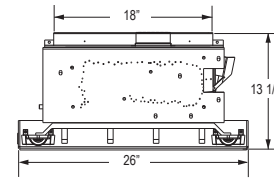

Measuring For Your Insert

Retrofit your drafty old fireplace with a...

GL30E shown with lava rocks and cinders

FIBERGLOW™ Vented Gas Log Sets

Shown on pages 18 & 19

Model	Minimum Size Fireplace Opening		
	Height*	Width	Depth
18" GL18E	18"	22"	14"
24" GL24E	20"	28"	14"
30" GL30E	22"	34"	14"