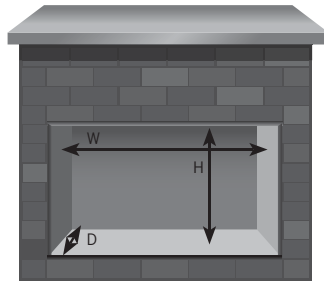

Measuring For Your Insert

Retrofit your drafty old fireplace with a...

GL30E shown with lava rocks and cinders

FIBERGLOW™ Vented Gas Log Sets

Shown on pages 18 & 19

Model	Minimum Size Fireplace Opening		
	Height*	Width	Depth
18" GL18E	18"	22"	14"
24" GL24E	20"	28"	14"
30" GL30E	22"	34"	14"