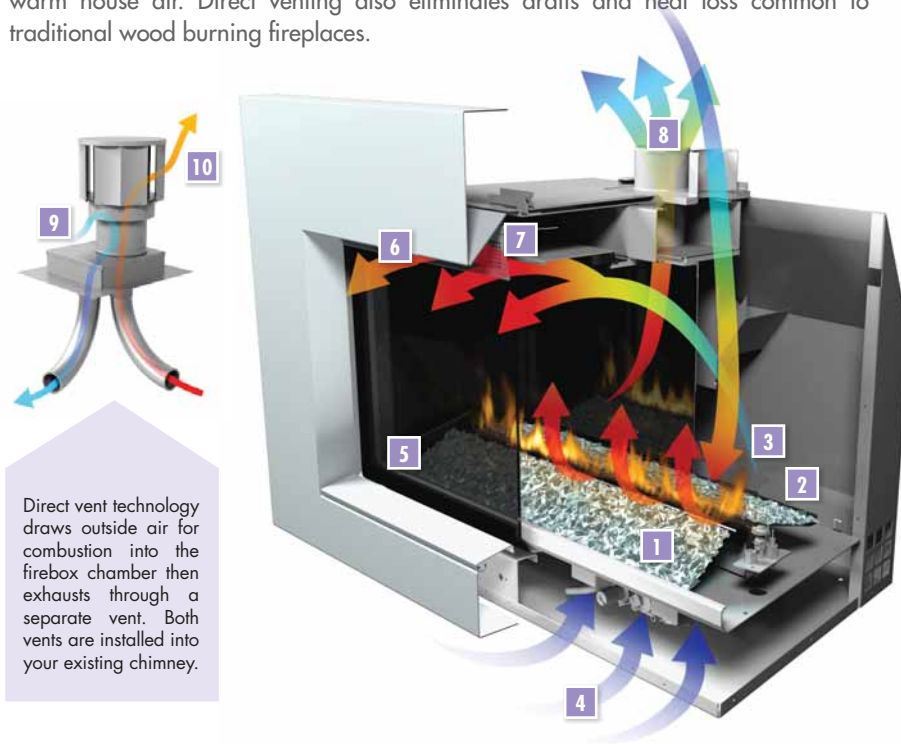

Outstanding Craftsmanship

Fine details are designed in every aspect of Napoleon® fireplaces... individually handcrafted with pride of excellence.

Solid Hinged Doors

Manufactured with heavy gauge steel, the doors are conveniently hinged on most models for easy access.

Outstanding Features

of Napoleon's Direct Vent Technology

Napoleon's Gas Inserts

Napoleon's direct vent gas fireplace insert design employs a sealed combustion and vent system. These and other innovations, allow Napoleon's inserts to achieve some of the highest efficiencies in the industry today. The direct vent draws its combustion air from outside while venting to the same outside atmosphere - thereby not consuming warm house air. Direct venting also eliminates drafts and heat loss common to traditional wood burning fireplaces.