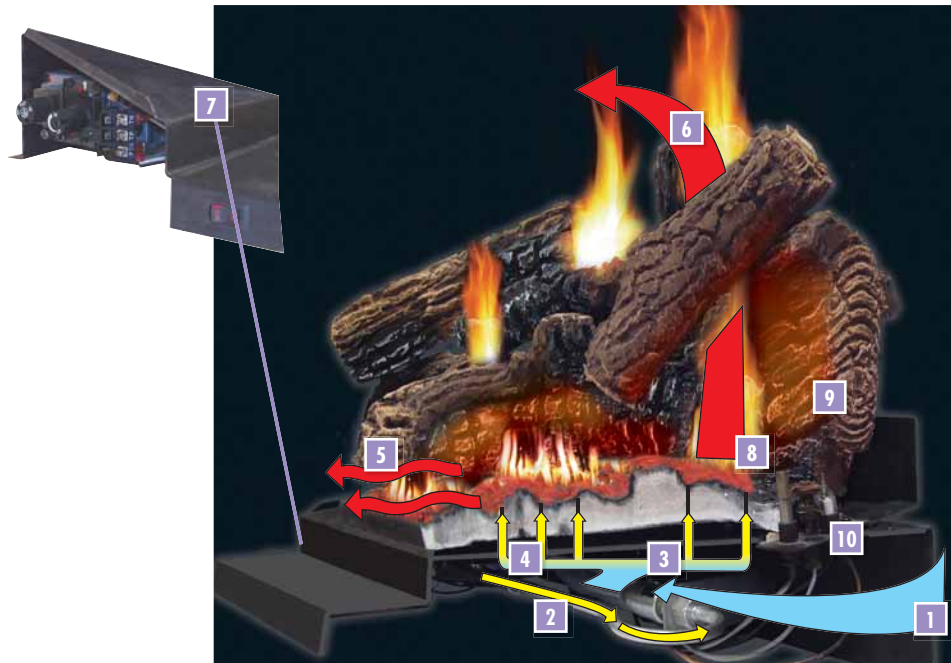

Outstanding Features

of Napoleon's Direct Vent Technology

Napoleon's FIBERGLOW™ Technology

Advanced FIBERGLOW™ Infrared Technology Radiates Heat Back Into the Room from the PHAZERAMIC™ Burner.