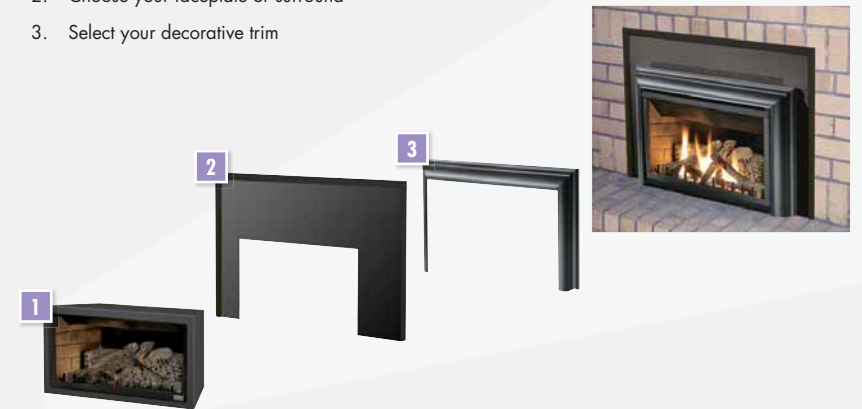

Installed Into An Existing Masonry Fireplace

1. Select the insert that fits your requirements and opening
2. Choose your faceplate or surround
3. Select your decorative trim