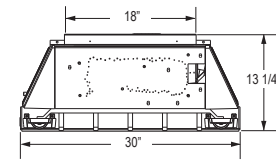

Measuring For Your Insert

Retrofit your drafty old fireplace with a...

GL30E shown with lava rocks and cinders

FIBERGLOW™ Vented Gas Log Sets

Shown on pages 18 & 19

Model	Minimum Size Fireplace Opening		
	Height*	Width	Depth
18" GL18E	18"	22"	14"
24" GL24E	20"	28"	14"
30" GL30E	22"	34"	14"