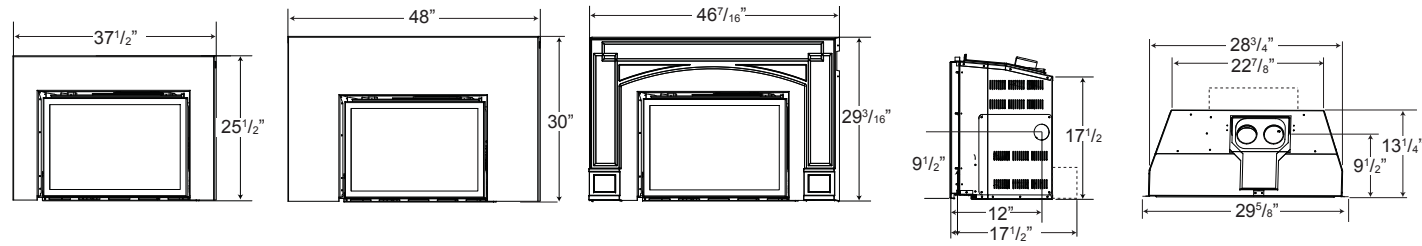

XIR3

Shown on pages 6 & 7

Model	BTU's (Input)		Venting	Height		Front Width		Depth		Glass Type	Glass Size		Viewing Area (sq. in.)	Efficiencies			Blower	Mobile Home Certified	Electronic Ignition
	Natural Gas	Propane		Actual	Minimum Opening	Actual	Minimum Opening	Actual	Minimum Opening*		Height	Width		EnerGuide	AFUE	Steady State			
XIR3	15 - 31,000	16 - 31,000	3"	21"	21 1/2"	29 5/8"	29"	13 1/4"	13 1/2"	Ceramic	17"	25 9/16"	364	67%	68.4%	80%	Optional*	Yes	Yes

Certified and tested under Canadian and American National standards: CSA 2.33, ANSI Z21.88 for vented gas fireplace heaters.

* Add an additional 4" to the minimum opening depth dimension for optional blower
Figures may vary with individual conditions such as floor plan layout, insulation value/heat loss of the house and geographical location.
Measurements to be used as a guide only. Consult your owner's manual for complete and up-to-date installation instructions and proper clearances to combustible materials.