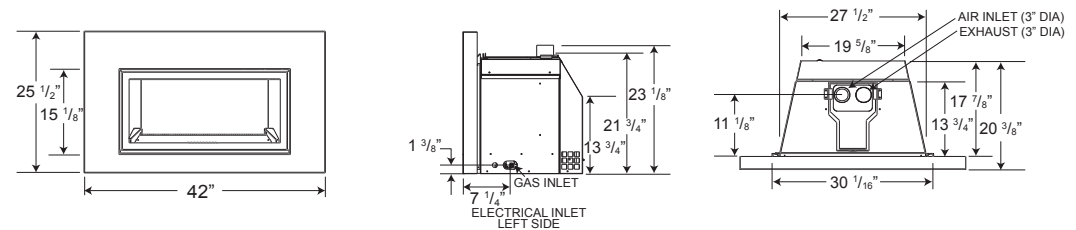

GDI30G

Shown on pages 8 & 9

Model	BTU's (Input)		Venting	Height		Front Width		Depth		Glass Type	Glass Size		Viewing Area (sq. in.)	Efficiencies			Blower	Mobile Home Certified	Electronic Ignition
	Natural Gas	Propane		Actual	Minimum Opening	Actual	Minimum Opening	Actual	Minimum Opening		Height	Width		EnerGuide	AFUE	Steady State			
GDI30G	15 - 24,500	15 - 24,500	3"	21 3/4"	22"	30 1/16"	28"	17 7/8"	18"	Ceramic	14"	28 1/2"	399	64.5%	-	85%	Standard	Yes	Yes

Certified and tested under Canadian and American National standards: CSA 2.22, ANSI Z21.50 for vented gas fireplaces.