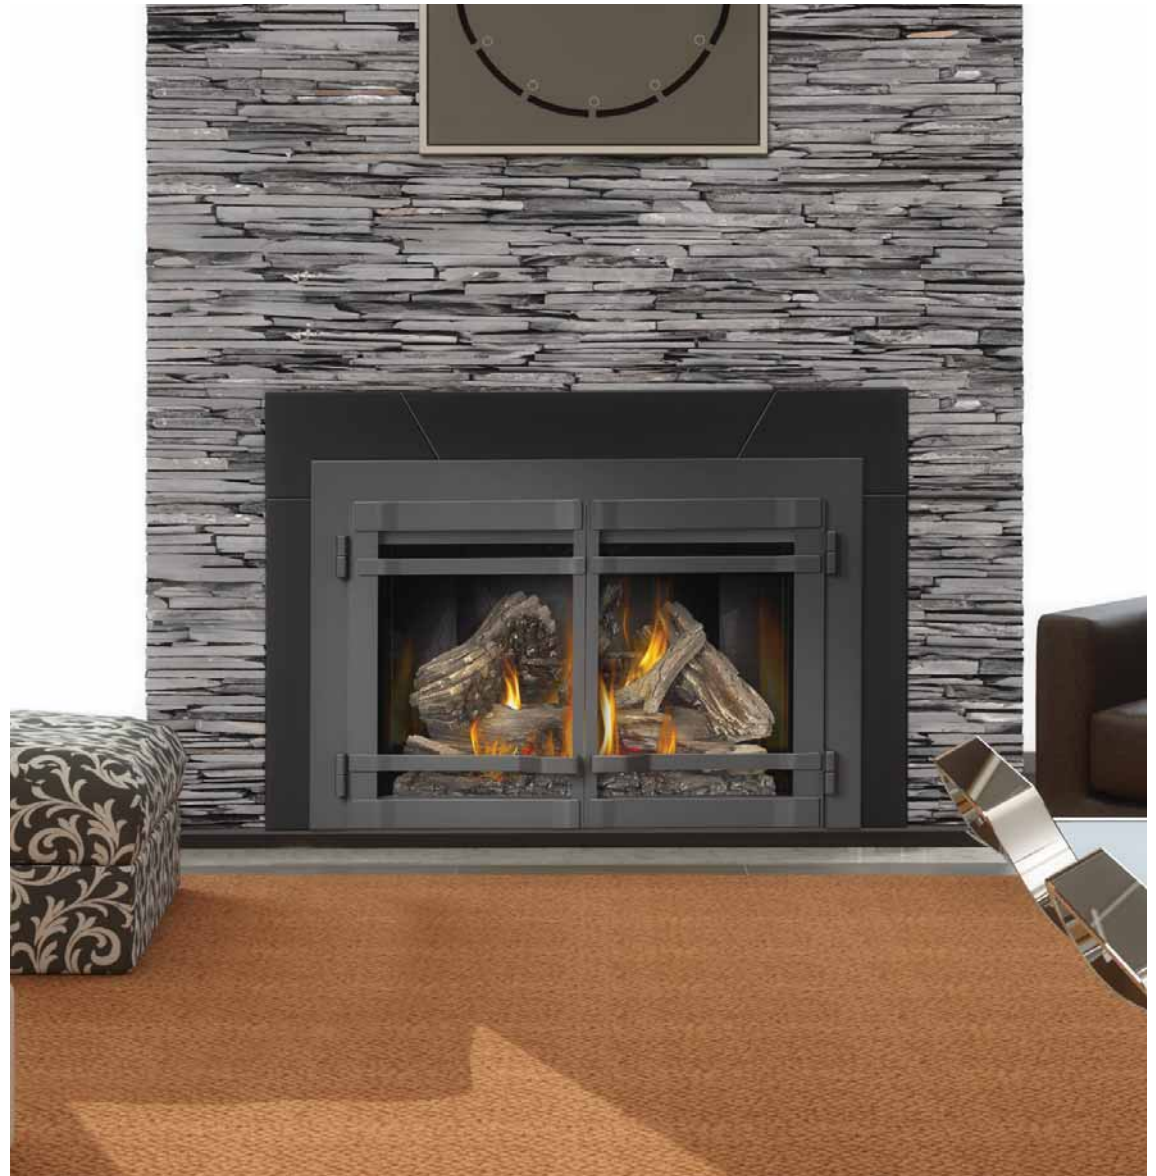

XIR4 shown with five piece painted black surround, MIRRO-FLAME® Panels and wrought iron door kit