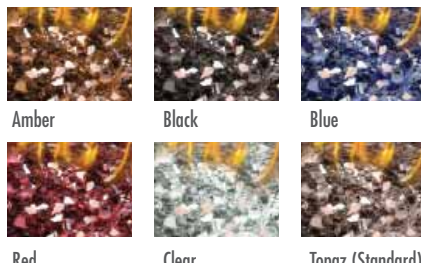

Old England Grey Brick

Decorative Sandstone Brick

MIRRO-FLAME® Porcelain Reflective Radiant Panels

Louvres

24 Karat Gold Plated Finish

Brushed Stainless Steel Finish

Polished Brass Finish

Painted Black Finish

Antique Brass Finish

Ornamental Insets

24 Karat Gold Plated Finish

Painted Black Finish

Media Enhancement Kits

River Rock Media

Switch out existing logs to a more contemporary setting with the optional river rock media kit. Available in grey or multi-coloured.