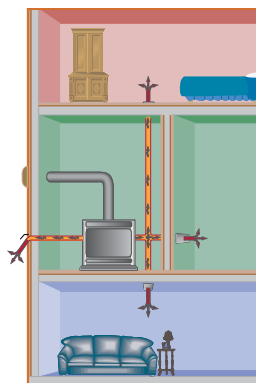

Heating Flexibility

Hot Air Distribution Kit

With the hot air distribution kit and its independent fan control, you are offered a choice of distributing a portion of the heat generated from your fireplace to other rooms, adding to your overall home comfort...