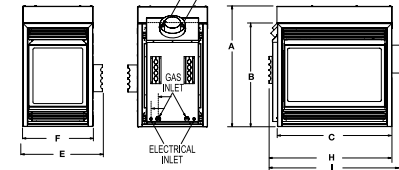

Multi Sided

	A	B	C	D	E	F	G	H	I	J	K	L	M	N
GD19	34 1/8"	-	21 3/4"	10 7/8"	13"	12"	6 7/8"	-	9"	4"	7"	23"	33 1/2"	22 1/4"
GD33	35 1/4"	29 5/8"	34 1/4"	17 1/8"	13 1/4"	13"	-	-	17"	4"	7"	33 1/4"	47"	34 3/4"
BGD33	33 1/4"	29 5/8"	34 1/4"	16 9/16"	13 1/4"	13"	-	-	17"	4"	7"	33 1/4"	47"	33 5/8"
GD34	33 1/8"	29 5/8"	34 1/4"	17 1/8"	13 1/4"	13"	6 3/4"	15"	17"	4"	7"	33 1/4"	47"	34 3/4"
BGD34	33 1/8"	29 5/8"	34 1/4"	17 1/8"	13 1/4"	13"	6 3/4"	15"	17"	4"	7"	33 1/4"	47"	34 3/4"
HD35	41"	38"	35 1/4"	17 9/16"	20 1/2"	20"	10 3/16"	-	23"	4"	7"	43 1/2"	61 1/2"	35 3/4"
HD40	41"	38"	40 1/4"	20 1/8"	20 1/2"	20"	10 3/16"	-	28"	4"	7"	47"	66 1/2"	40 3/4"
HD46	41"	38"	46 1/4"	23 1/8"	20 1/2"	20"	10 3/16"	-	34"	4"	7"	51 1/4"	72 1/2"	46 3/4"
GD36	38 3/4"	33"	37 1/4"	18 5/8"	15"	14 1/4"	7 1/2"	-	27"	4"	7"	36 3/4"	52"	37 3/4"
BGD36	35 1/2"	32 3/8"	36"	18"	15"	14 1/4"	7 7/16"	-	27"	4"	7"	36 3/4"	52"	36 1/2"
BGD36CF	38 1/2"	34"	40"	20"	17"	15"	10"	-	27"	4"	7"	41 3/8"	59"	40 1/2"
BGD42	38 1/2"	35 1/2"	42"	21"	22"	20"	17 7/16"	-	16 1/2"	5"	8"	41"	58"	42 1/2"
BGD42CF	41 1/2"	37"	46"	23"	25"	23"	17 7/16"	-	20 1/2"	5"	8"	45"	64"	46 1/2"
BGD40 Corner	37 3/4"	32 1/2"	36"	-	25 1/8"	22 1/8"	-	38 1/2"	-	5"	8"	-	-	-
BGD40 See Thru	37 3/4"	32 1/2"	36"	-	-	22 1/8"	-	38 1/2"	40 5/8"	5"	8"	-	-	-
BGD40 Peninsula	37 3/4"	32 1/2"	36"	-	-	22 1/8"	-	38 1/2"	-	5"	8"	-	-	-
GD70	41 1/2"	36"	37 1/4"	18 5/8"	18"	16"	11 1/4"	-	24"	4"	7"	40 1/8"	56 3/4"	37 3/4"