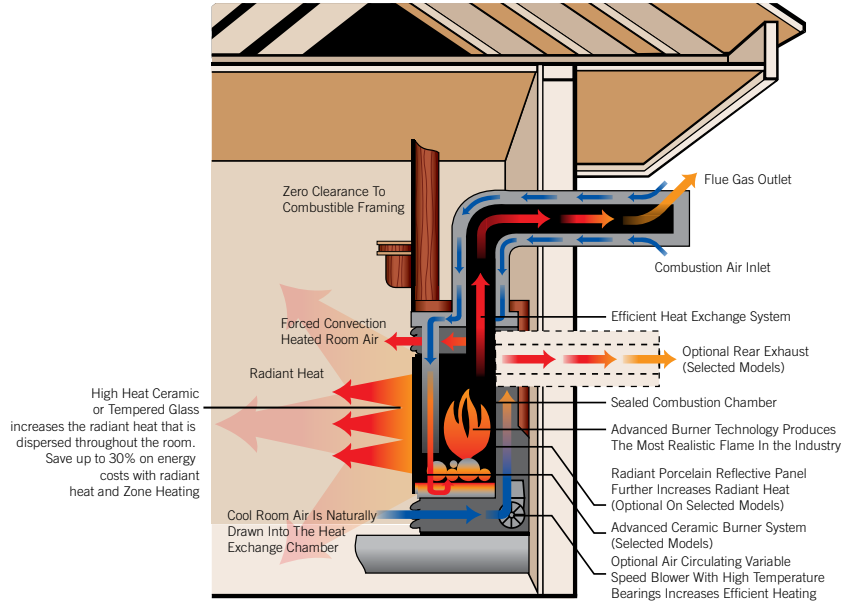

Napoleon's Direct Vent Technology

Convenient, Clean, Reliable Heating Source

With over 30 years of research and development, Napoleon® Fireplaces have perfected direct vent technology to offer you a fireplace, stove or insert that easily fits into your lifestyle.

With Napoleon's direct vent technology, you can design and install your fireplace in unique locations where it wasn't possible before with traditional masonry fireplaces. Even your basement can be transformed into a warm, inviting oasis for your family and friends to enjoy.

Whether you are renovating, building or replacing an inefficient fireplace product, Napoleon® helps guide you in the right direction to find the product that's right for you and your home. Napoleon® Fireplaces are a smart investment that will bring many years of affordable luxury to you and your family.