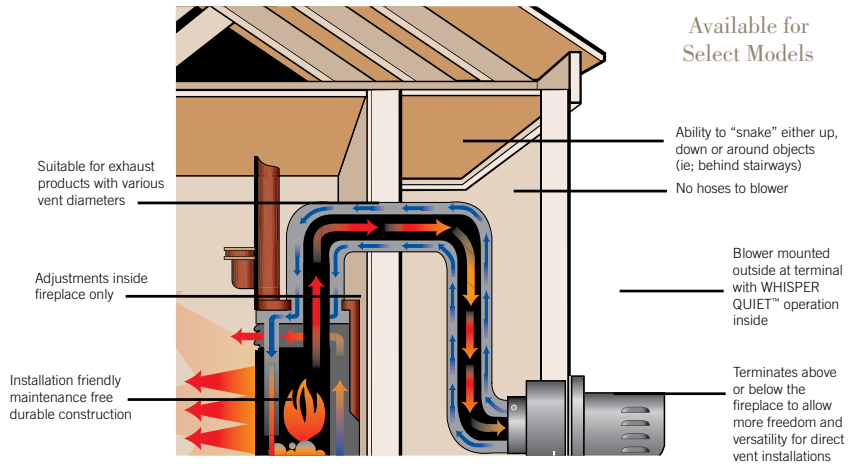

Direct Vent Power Venting System

Freedom and Versatility

Napoleon's power venting system allows more freedom and versatility for direct vent installations. The option of having the termination above or below the fireplace, along with the ability to "snake" either up or down, allows installation when the desired fireplace location is a great distance away from an outside wall. The blower that pulls the burned gases from the fireplace is mounted outside at the terminal which provides WHISPER QUIET™ operation inside the home.