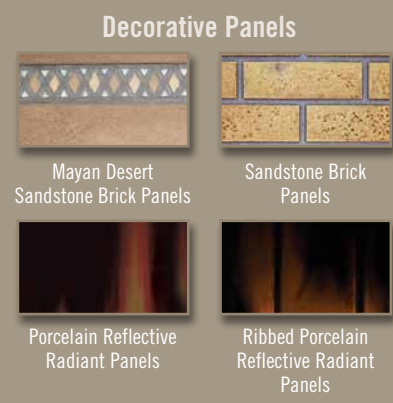

HD46 - 46" Clean Face

Napoleon's 46" fireplace features a clean face design that easily complements a contemporary or traditional style. The 46" firebox dimension provides a substantial focal point for any room.

Model	BTU'S (Input)	Venting	Height		Front Width		Depth		Glass Size	
			Actual	Framing	Actual	Framing	Actual	Framing	Height	Width
HD46	30,000	Top	38"	41 1/4"	46 1/4"	46 3/4"	20"	20 1/4"	28 1/4"	42 1/4"

Model	Glass Type	Efficiencies			Blower	Mobile Home Certified
		EnerGuide	AFUE	Steady State		
HD46	Tempered	65.1%	-	82.9%	Optional	Yes

Surrounds require non-combustible material. (See installation manual)