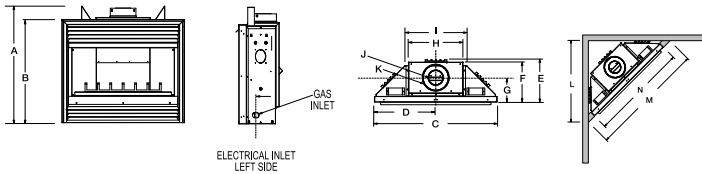

Fireplace Dimensions