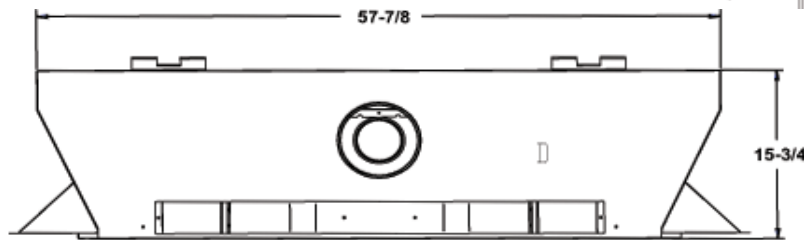

Eminence Decorative Front shown in Gun Metal Gray  
62-1/2W x 28-1/2H

Inspiration Decorative Front shown in Mahogany  
62-1/2W x 28-1/2H

Right Side View    Corner View

Top View

Front View

**FIREPLACE DIMENSIONS**

Description	Height	Width	Back Width	Depth	Glass Frame H x W	Stand-off Height
Fireplace Dimensions	Actual	24-1/4"	51"	57-7/8"	16-1/2" x 41"	36-1/4"
	Framing	36-1/2"	62"	62"	NA	36-1/4"