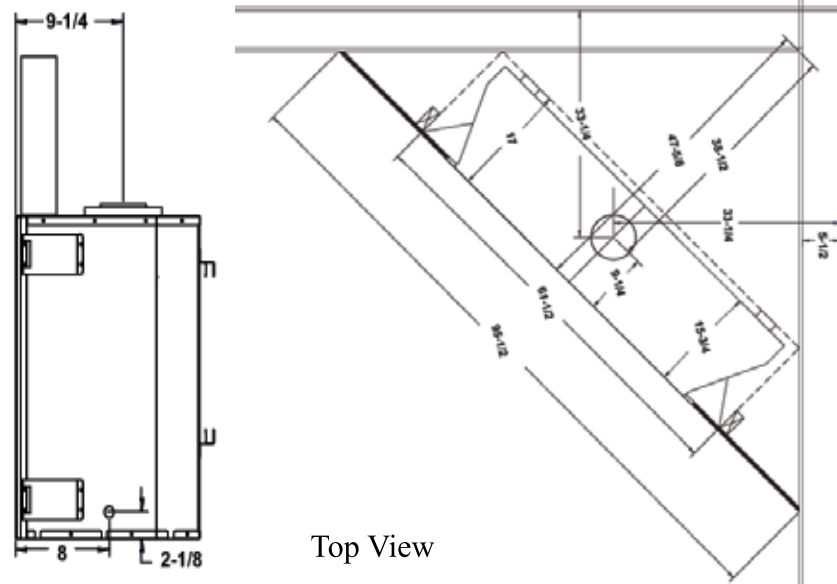

Eminence Decorative Front shown in Gun Metal Gray  
62-1/2W x 28-1/2H

Inspiration Decorative Front shown in Mahogany  
62-1/2W x 28-1/2H

Right Side View    Corner View

Top View

Front View

**FIREPLACE DIMENSIONS**

Description	Height	Width	Back Width	Depth	Glass Frame H x W	Stand-off Height
Fireplace Dimensions	Actual	24-1/4"	51"	57-7/8"	16-1/2" x 41"	36-1/4"
	Framing	36-1/2"	62"	62"	NA	36-1/4"