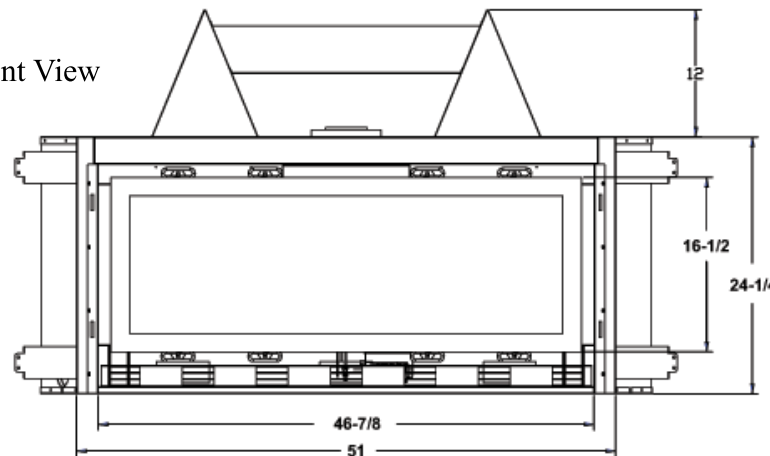

Right Side View    Corner View

Top View

Front View

**FIREPLACE DIMENSIONS**

Description	Height	Width	Back Width	Depth	Glass Frame H x W	Stand-off Height
Fireplace Dimensions	Actual	24-1/4"	51"	57-7/8"	16-1/2" x 41"	36-1/4"
	Framing	36-1/2"	62"	62"	NA	36-1/4"